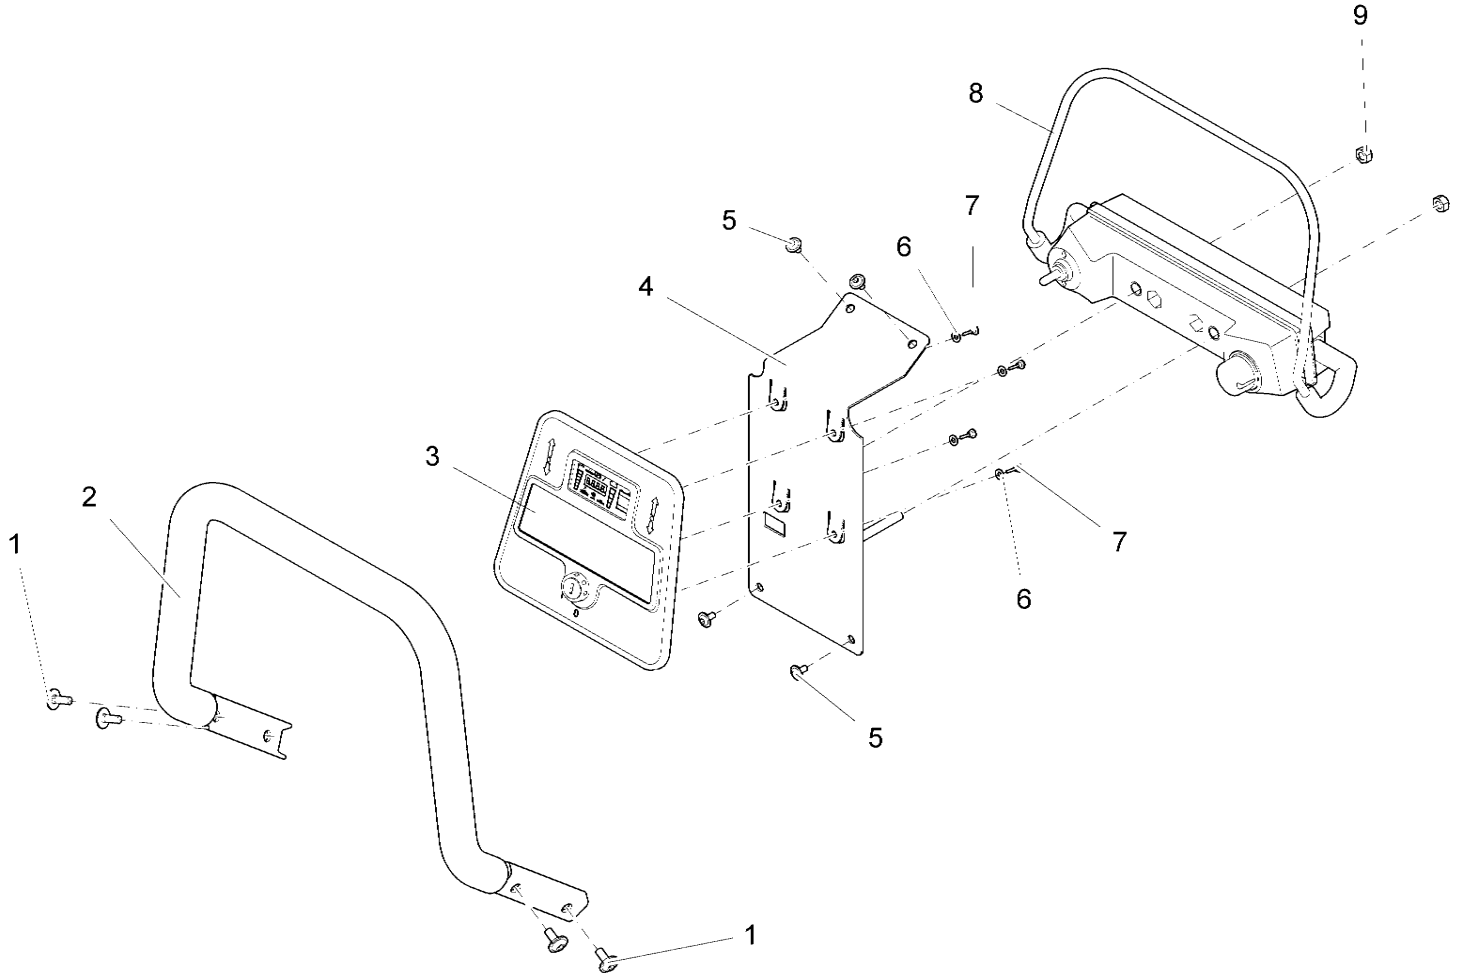

Control Panel Assembly

Bill of Material - 99706111BT120

Item	Spare part number	Mat. No.	Qty.	Description
1	01074320	11177187	4	Lens flange screw
2	01079760	90494501	1	Handle bar
3	99706111BT120.1		1	Console, DO NOT ORDER - ITEM HAS SUBMODULES
4	01079770	96117585	1	Sheet metal
5	01072520	11177179	4	Lens flange screw
6	00874720	12310272	4	Washer
7	00961490	11709011	4	Self tapping screw
8	01079950	97096069	1	Bail system
9	00051510	12040051	2	Hexagon nut