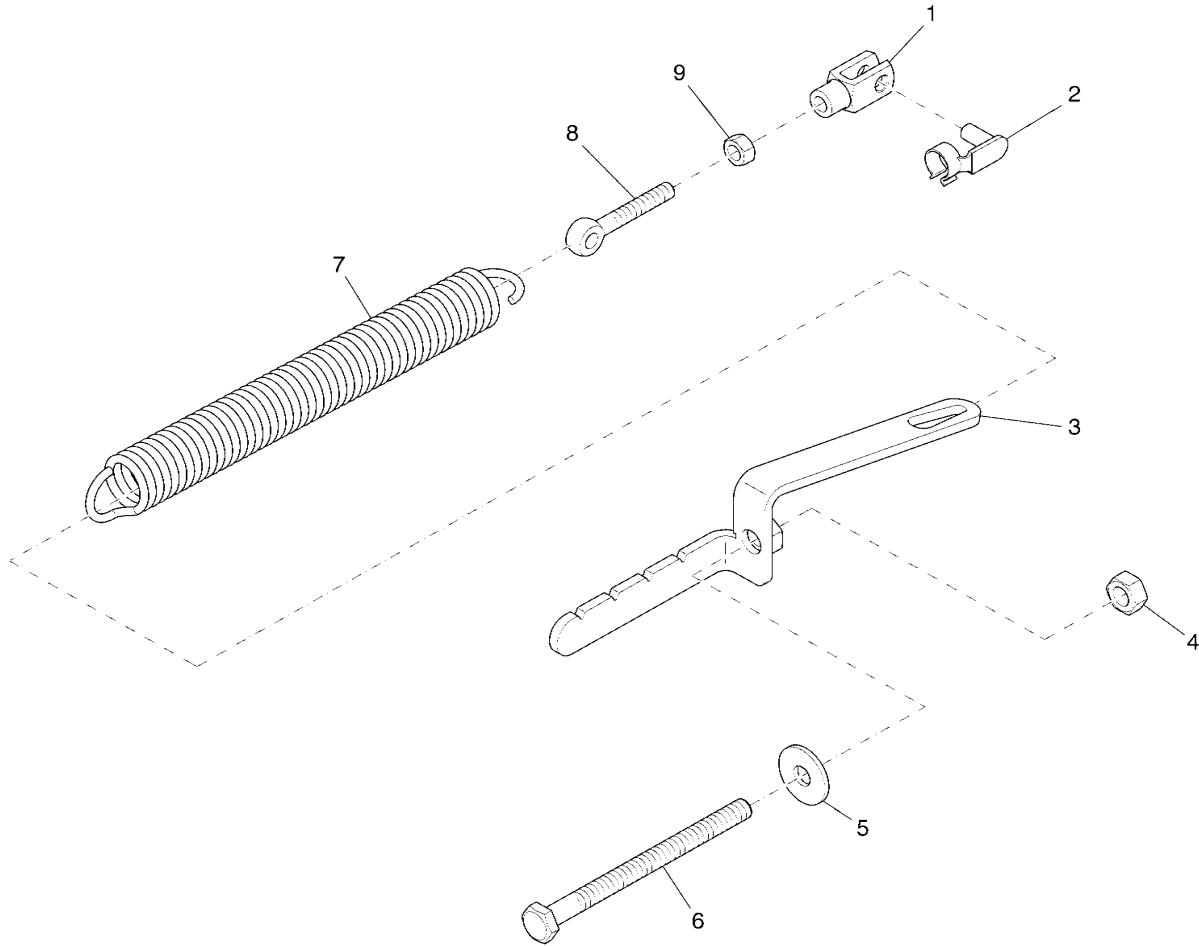

Chassis Assembly III
Lift Pedal Subassembly

Bill of Material - 99706111BT32

Item	Spare part number	Mat. No.	Qty.	Description
1	Contact Minuteman	96117379	1	Lifting Pedal
2	00053760	12310058	2	Washer
3	01077930	96111877	1	Rod
4	00551410	13280110	1	Cotter pin
5	00053360	12022067	1	Hexagon nut
6	00925430	16055063	1	Fork yoke
7	00925420	13390042	1	Bolt

Chassis Assembly III

Brush Pressure Adjustment Subassembly

Bill of Material - 99706111BT33

Item	Spare part number	Mat. No.	Qty.	Description
1	00151440	16055089	1	Fork yoke
2	00151400	13390059	1	Bolt
3	01078500	96111505	1	Sheet metal
4	00053360	12022067	1	Hexagon nut
5	Not Available	12332037	1	Washer
6	01031550	11039716	1	Hexagon screw
7	01077770	90504242	1	Tension spring
8	00706170	11518016	1	Eye bolt
9	00053350	12022059	1	Hexagon nut

Chassis Assembly III

Squeegee Connection Subassembly I

Bill of Material - 99706111BT34-1

Item	Spare part number	Mat. No.	Qty.	Description
1	01130940	11620564	1	Cup head square neck bolt
2	Not Available	90521790	1	Sheet metal
3	01077510	14895478	2	Slide bearing bush
4	Not Available	90204702	1	Pipe
5	01078230	14895460	2	Slide bearing bush
6	00054860	13280078	1	Cotter pin
7	00053750	12310041	5	Washer
8	01079280	90534710	1	Round part
9	Not Available	13328935	1	Bolt
10	01079290	96117569	1	Sheet metal
11	00042900	12332029	1	Washer
12	00051510	12040051	3	Hexagon nut
13	00053100	11038247	2	Hexagon screw
14	01077700	90473158	2	Bushing
15	01077980	96112370	1	Linkage
16	00161240	25582024	1	Edge protection