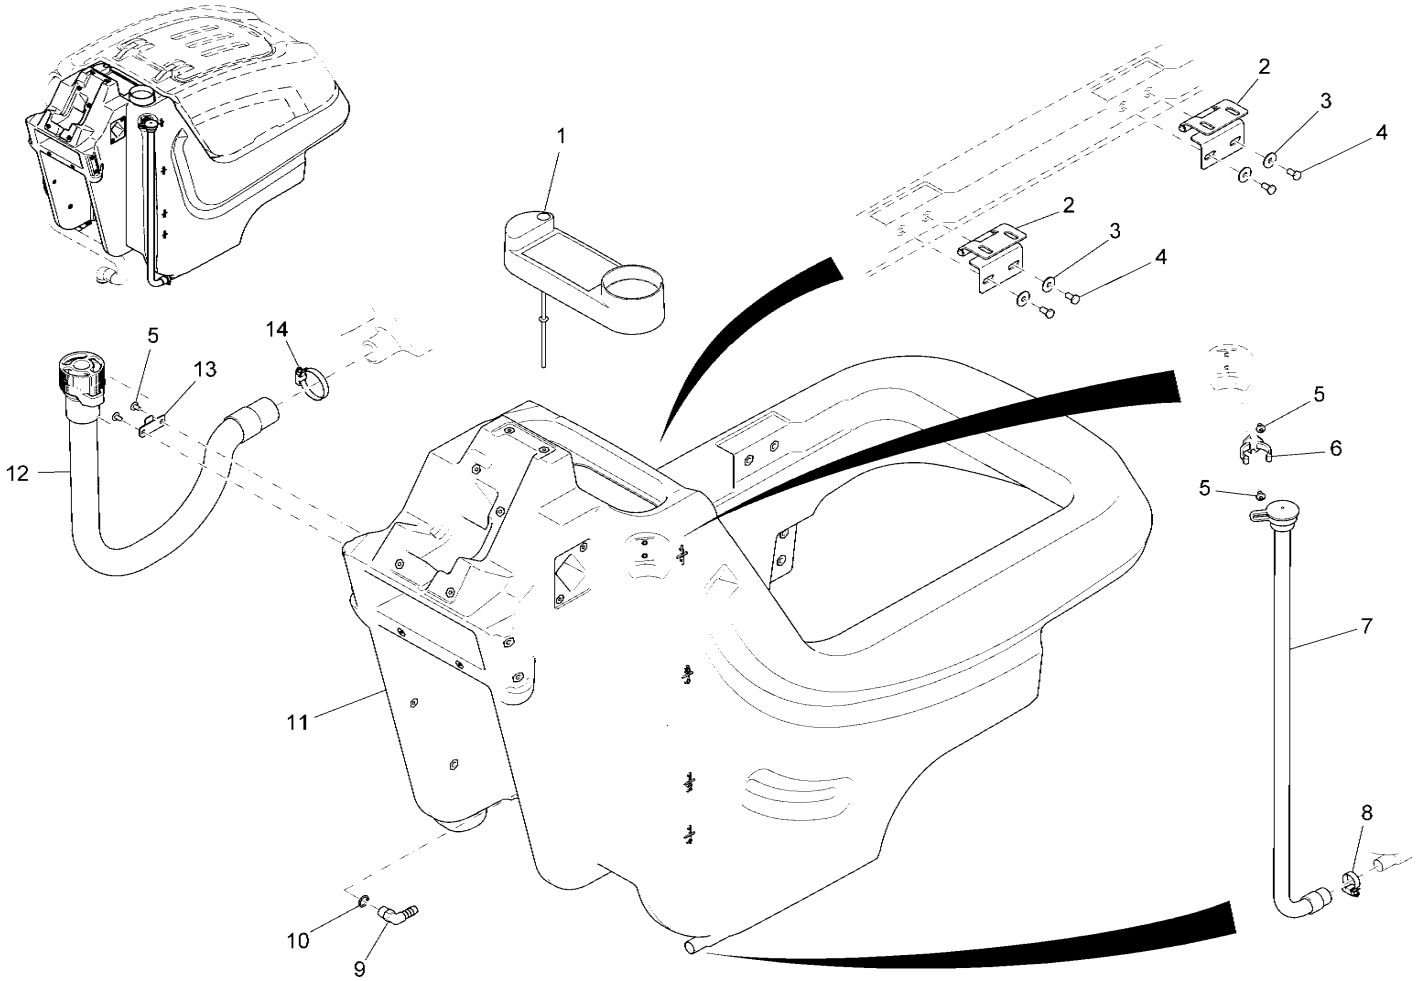

Solution Tank Assembly

Bill of Material - 99706111BT50

Item	Spare part number	Mat. No.	Qty.	Description
1	01078100	96114061	1	Fresh water cap
2	01078110	90496910	2	Hinge
3	00042900	12332029	4	Washer
4	00053080	11038197	4	Hexagon screw
5	01072520	11177179	4	Lens flange screw
6	01078120	90503251	1	Hose support
7	01077910	96109541	1	Hose
8	01161690	17533290	1	Clamp
9	00020020	90174970	1	Angle socket
10	00057720	15286149	1	O-ring oil resistant
11	01078130	96117734	1	Solution tank
12	99706131BT50-1		1	Foul water hose cpl., DO NOT ORDER - ITEM HAS SUBMODULES
13	01077860	90517574	1	Hook
14	00751160	17533043	1	Hose clamp