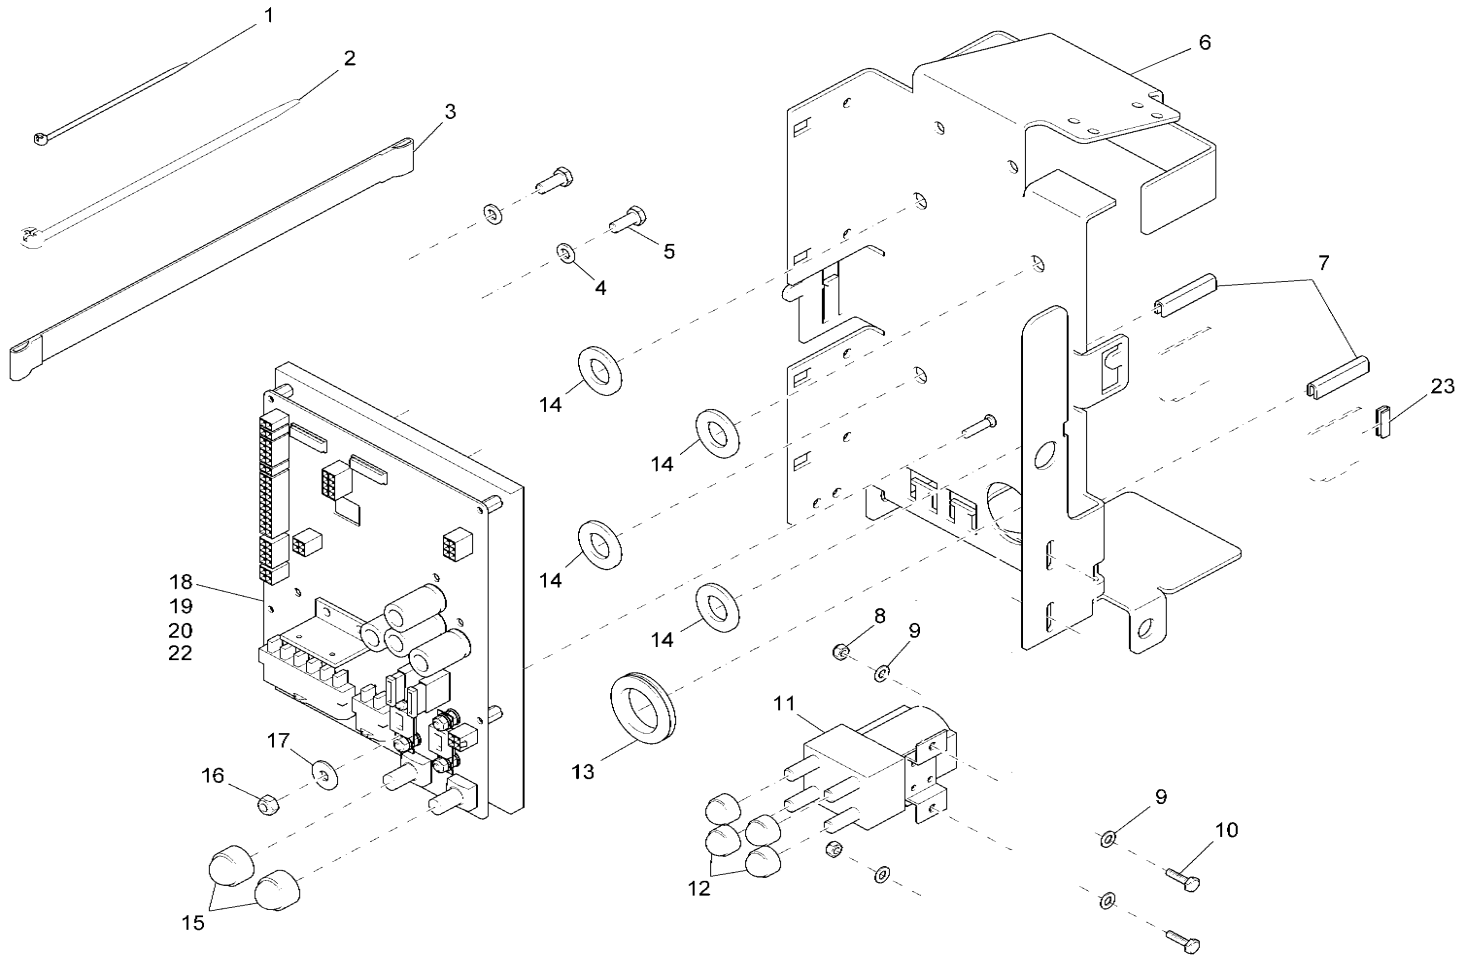

Electrical Assembly I

Retainer Subassembly

Bill of Material - 99706111BT130-1

Item	Spare part number	Mat. No.	Qty.	Description
1	00967760	90156688	4	Cable tie
2	00121150	90114810	8	Cable tie
3	01077880	90517699	1	Webbing
4	00053730	12310033	2	Washer
5	00053010	11038072	2	Hex.bolt
6	01078640	96117668	1	Retainer
7	00721090	25583022	120mm	Edge protection
8	00051340	12040036	2	Hexagon nut
9	00053720	12310025	4	Washer
10	00054410	11038049	2	Hex.bolt
11	00707360	90331026	1	Solenoid
12	00131610	15592033	4	Lens cap
13	Not Available	15595259	1	Cable sleeve
14	01078240	90510017	4	Washer
15	00747210	15592041	2	Lens cap
16	00051520	12040044	1	Hexagon nut
17	00135120	12332011	1	Washer
18	01079140	97057384	1	Controller E24/E26 with Package
19	00972420	00972420	0	Strip fuse
20	00902440	00902440	0	Strip fuse
22	00972430	00972430	0	Fuse
23	00721090	25583022	30mm	Edge protection