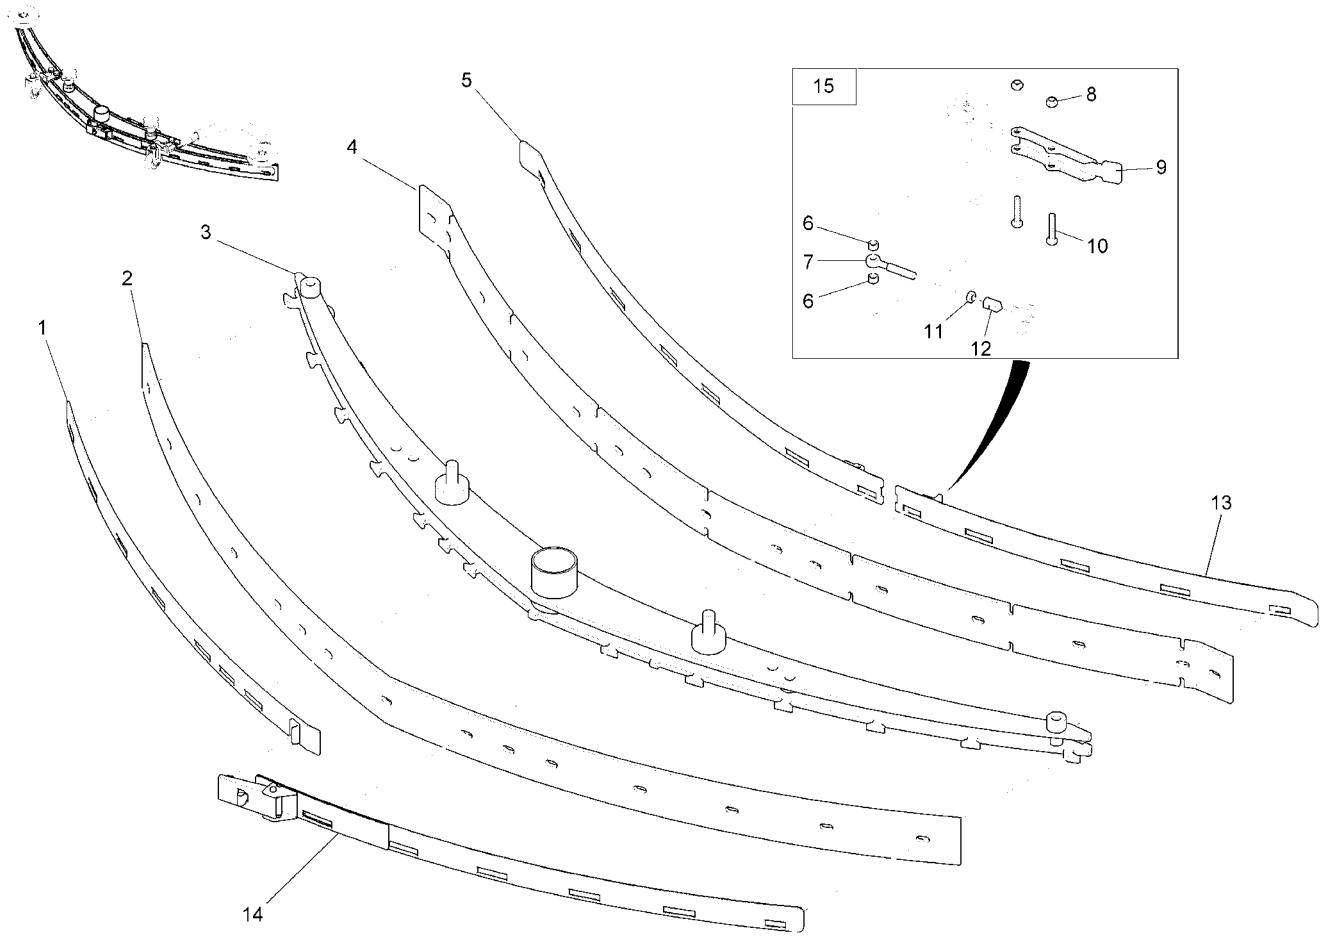

Squeegee Assembly I

Bill of Material - 99706111BT100

Item	Spare part number	Mat. No.	Qty.	Description
1	01077660	96113410	1	Rear tension band
2	01077480	90494139	1	Sealing strip
3	01077940	96113279	1	Suction unit
4	01077470	90493560	1	Slot strip
5	01077650	96113402	1	Front tension band
6	01077590	90514506	2	Bushing
7	01077500	11518313	1	Eye bolt
8	01017660	12040283	2	Hex. Nut
9	01077580	90535758	1	Lever
10	01079890	11039765	2	Hexagon screw
11	00902250	12022430	1	Hex. Nut
12	01078090	90513631	1	Pressure piece
13	01077640	96113303	1	Front tension band
14	01077670	96113428	1	Rear tension band
15	00009010	97057459	1	Lock suction unit