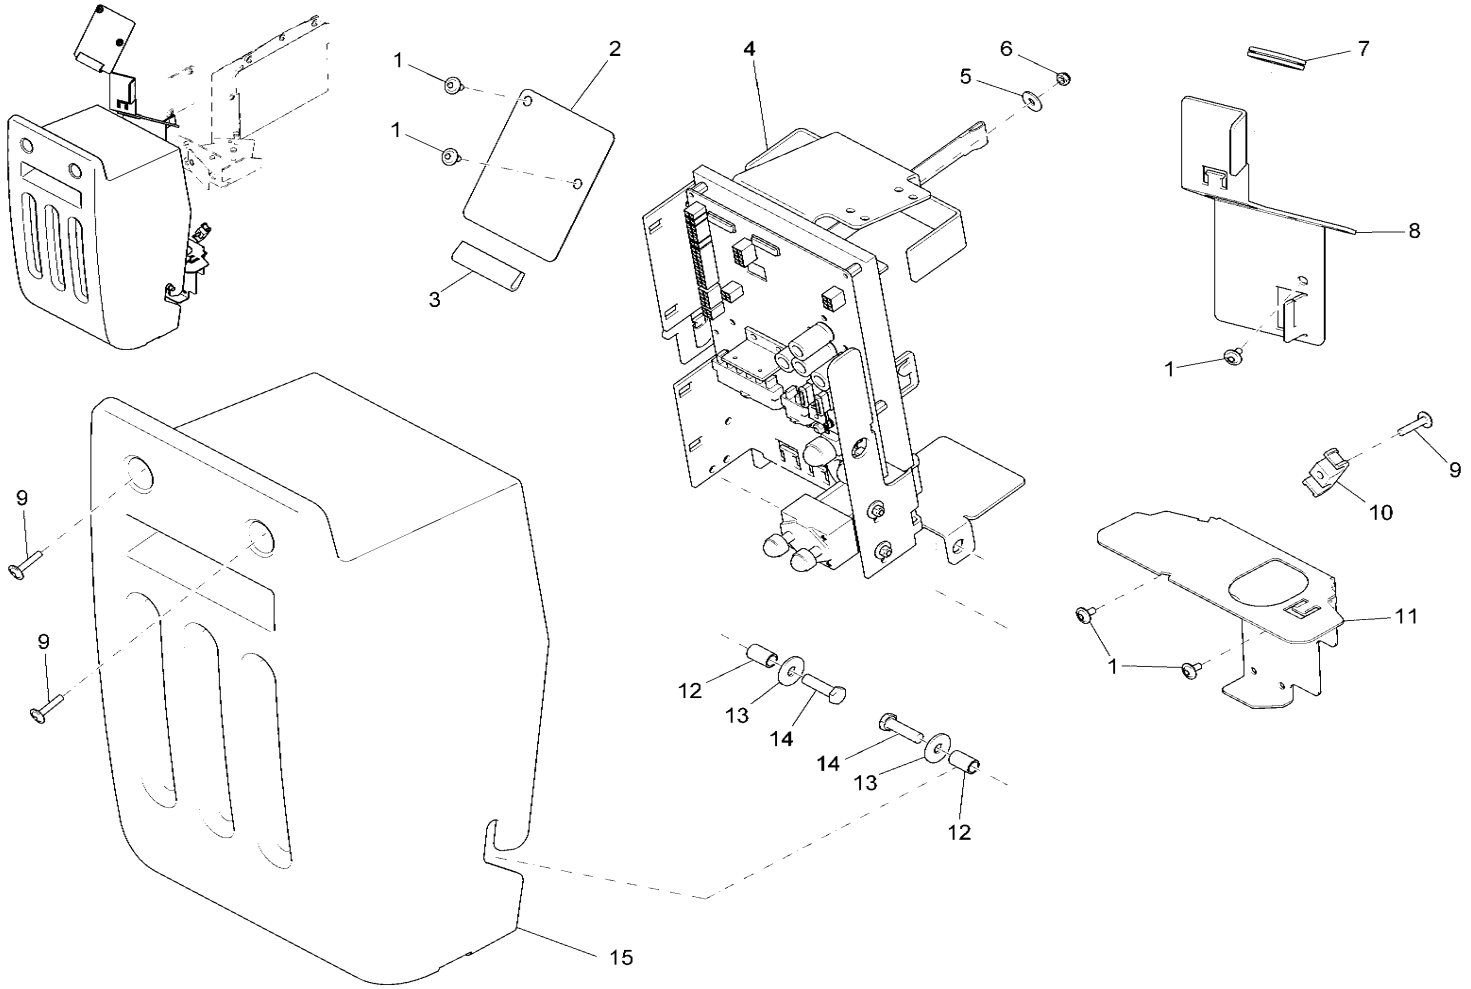

Electrical Assembly I

Bill of Material - 99706111BT130

Item	Spare part number	Mat. No.	Qty.	Description
1	01072520	11177179	5	Lens flange screw
2	01078570	90509803	1	Sheet metal
3	00161240	25582024	1	Edge protection
4	99706131BT130-1		1	Retainer cpl., DO NOT ORDER - ITEM HAS SUBMODULES
5	00153200	12347027	1	Washer
6	00051520	12040044	1	Hexagon nut
7	Not Available		1	Sheet metal
8	01078580	90511338	1	Sheet metal
9	01082530	11177161	3	Lens flange screw
10	01073420	17521048	1	Clamp
11	Not Available	90529165	1	Clamping plate
12	01078260	90499377	2	Bushing
13	00042900	12332029	2	Washer
14	00053110	11038254	2	Hexagon screw
15	01078270	96114996	1	Covering