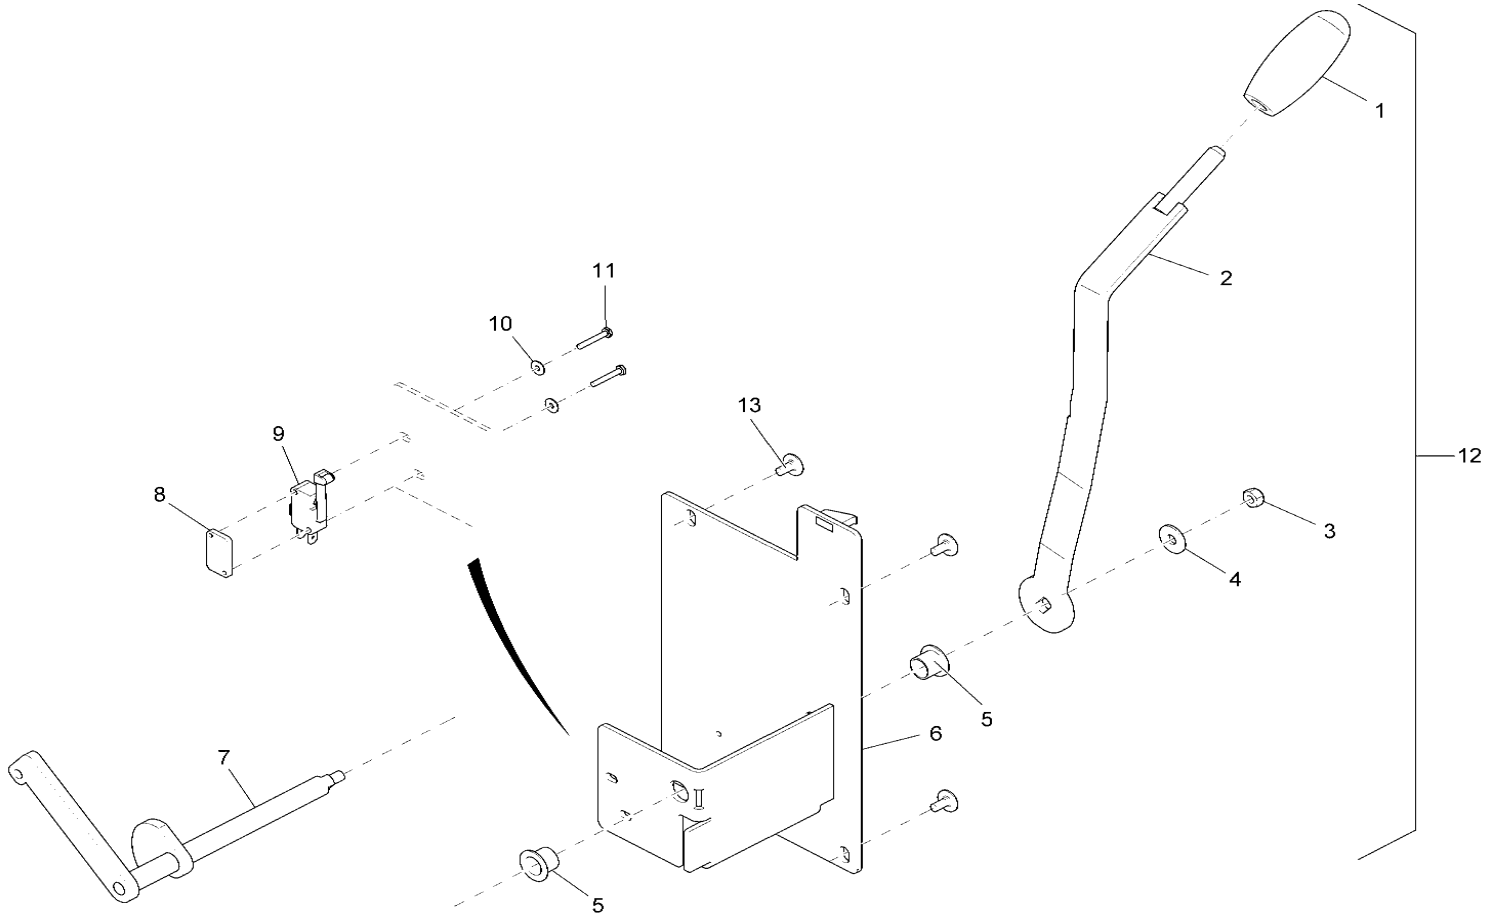

Squeegee Lift Handle Assembly

Bill of Material - 99706111BT80

Item	Spare part number	Mat. No.	Qty.	Description
1	00705560	17143025	1	Handle
2	Not Available	96117825	1	Lever
3	00051520	12040044	1	Hexagon nut
4	00135120	12332011	1	Washer
5	01071440	14895288	2	Plain bearing bush
6	Not Available	96110804	1	Support plate
7	Not Available	96110705	1	Shaft with cam
8	01074840	90471483	1	Thread base plate
9	00975510	90306002	1	Micro switch
10	00747400	12332110	2	Washer
11	00022180	11039088	2	Hex.bolt
12	00009000	97092340	1	Lifting suction unit
13	01072520	11177179	4	Lens flange screw