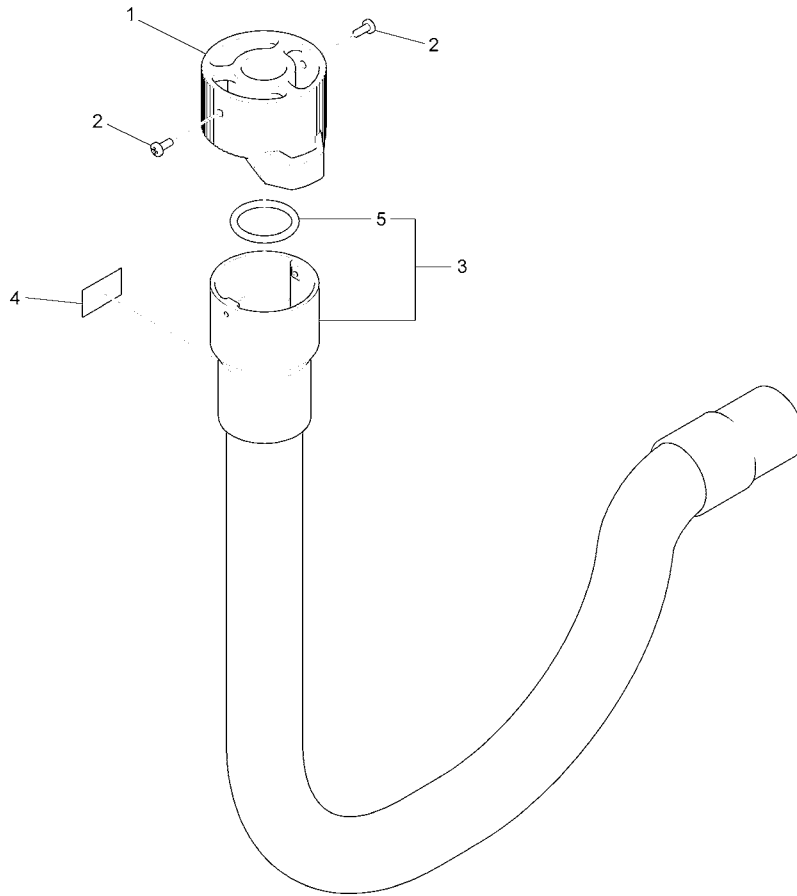

Chassis Assembly III

Squeegee Connection Subassembly II

Bill of Material - 99706131BT34-2

Item	Spare part number	Mat. No.	Qty.	Description
1	00054860	13280078	1	Cotter pin
2	00053750	12310041	1	Washer
3	01078230	14895460	2	Slide bearing bush
4	Not Available	13328935	1	Bolt
5	01079320	90495805	1	Draft link
6	01077680	90467686	1	Bolt
7	01079330	96110242	1	Sheet metal
8	00046500	12012019	2	Hex. Nut
9	00051520	12040044	2	Hexagon nut
10	00053730	12310033	4	Washer
11	01078120	90503251	1	Hose support
12	00053020	11038098	2	Hexagon screw
13	01077850	90515149	1	Threaded pin
14	00042900	12332029	1	Washer
15	00051510	12040051	1	Knurled nut
16	00054020	12158028	1	Wing nut
17	00053330	12022042	1	Hex.nut

Battery Tray Assembly

Bill of Material - 99706131BT40

Item	Spare part number	Mat. No.	Qty.	Description
1	Not Available	96117643	1	Battery Tray

Solution Tank Assembly

Bill of Material - 99706111BT50

Item	Spare part number	Mat. No.	Qty.	Description
1	01078100	96114061	1	Fresh water cap
2	01078110	90496910	2	Hinge
3	00042900	12332029	4	Washer
4	00053080	11038197	4	Hexagon screw
5	01072520	11177179	4	Lens flange screw
6	01078120	90503251	1	Hose support
7	01077910	96109541	1	Hose
8	01161690	17533290	1	Clamp
9	00020020	90174970	1	Angle socket
10	00057720	15286149	1	O-ring oil resistant
11	01078130	96117734	1	Solution tank
12	99706131BT50-1		1	Foul water hose cpl., DO NOT ORDER - ITEM HAS SUBMODULES
13	01077860	90517574	1	Hook
14	00751160	17533043	1	Hose clamp

Solution Tank Assembly

Recovery Tank Drain Hose Subassembly

Bill of Material - 99706111BT50-1

Item	Spare part number	Mat. No.	Qty.	Description
1	00906110	90304528	1	Cover
2	00906100	11175395	2	Fillister-head screw
3	01077960	97090096	1	Foul water hose
4	Not Available	17264888	1	Decal Foul Water
5	01079300	15282072	1	O-Ring