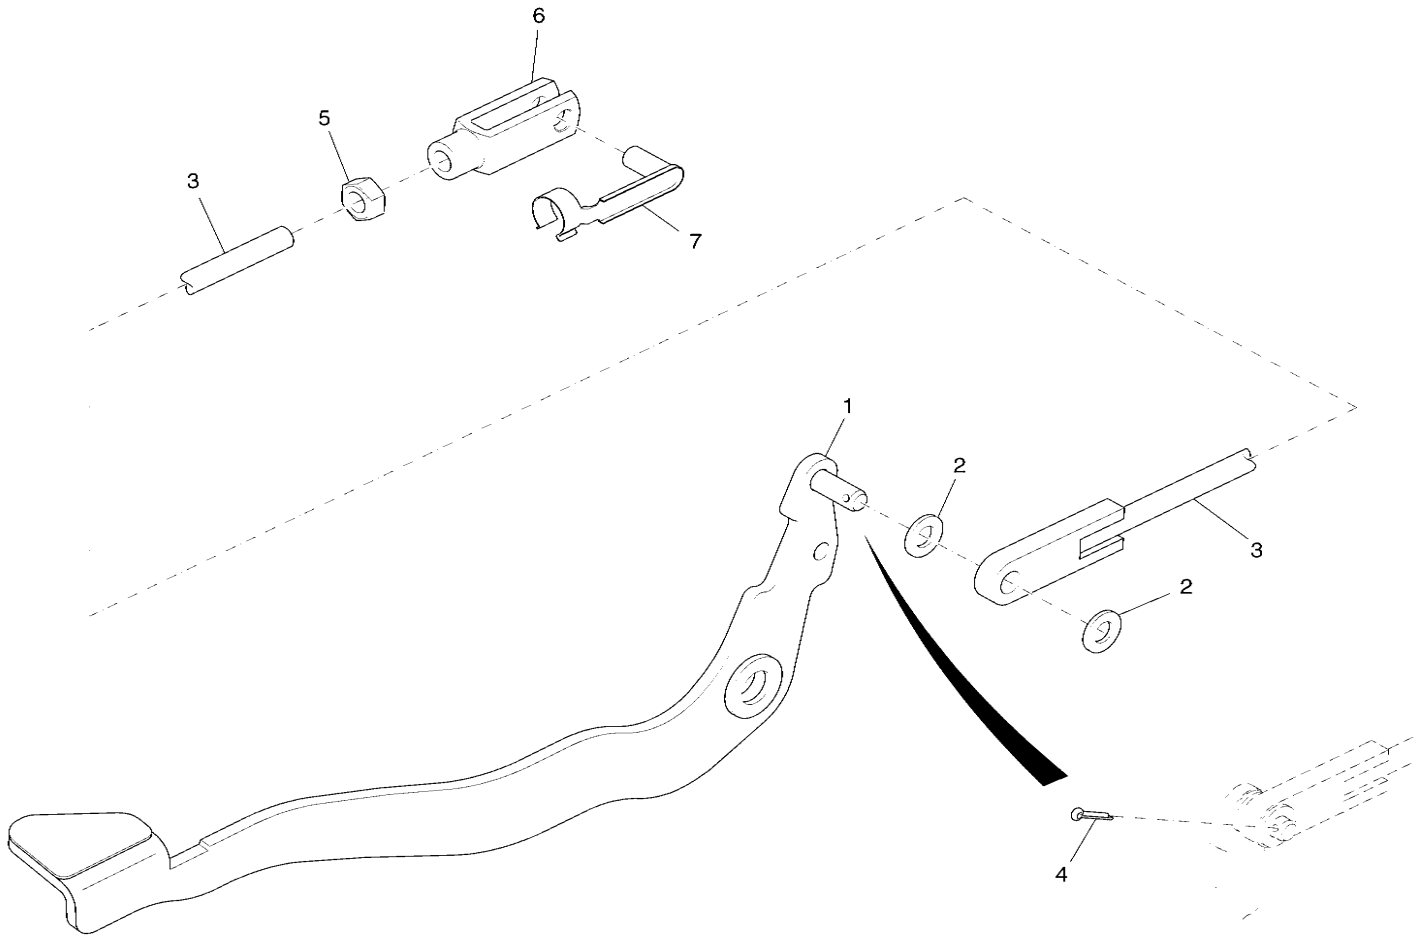

Chassis Assembly III
Lift Pedal Subassembly

Bill of Material - 99706111BT32

Item	Spare part number	Mat. No.	Qty.	Description
1	Contact Minuteman	96117379	1	Lifting Pedal
2	00053760	12310058	2	Washer
3	01077930	96111877	1	Rod
4	00551410	13280110	1	Cotter pin
5	00053360	12022067	1	Hexagon nut
6	00925430	16055063	1	Fork yoke
7	00925420	13390042	1	Bolt