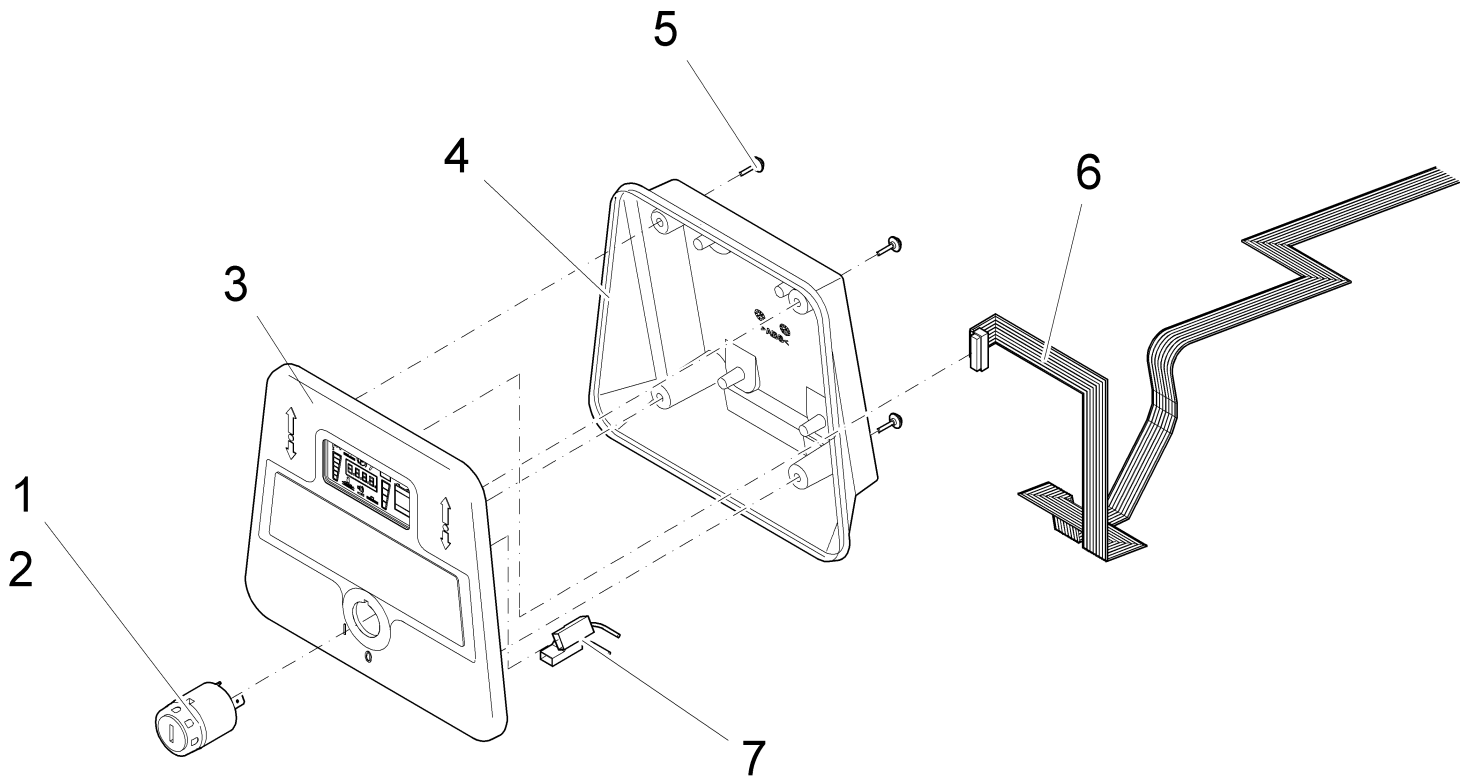

Control Panel Assembly
Console Subassembly

Bill of Material - 99706111BT120-1

Item	Spare part number	Mat. No.	Qty.	Description
1	00021710	90323437	1	Key switch
2	00745890	00745890	1	Set (2pc.) key
3	Not Available	96113469	1	Panel, complete
4	Not Available	90499492	1	Console
5	01078860	11702123	4	Screw
6	01078930	90511130	1	Ribbon cable
7	01078950	90518150	1	Cable key switch