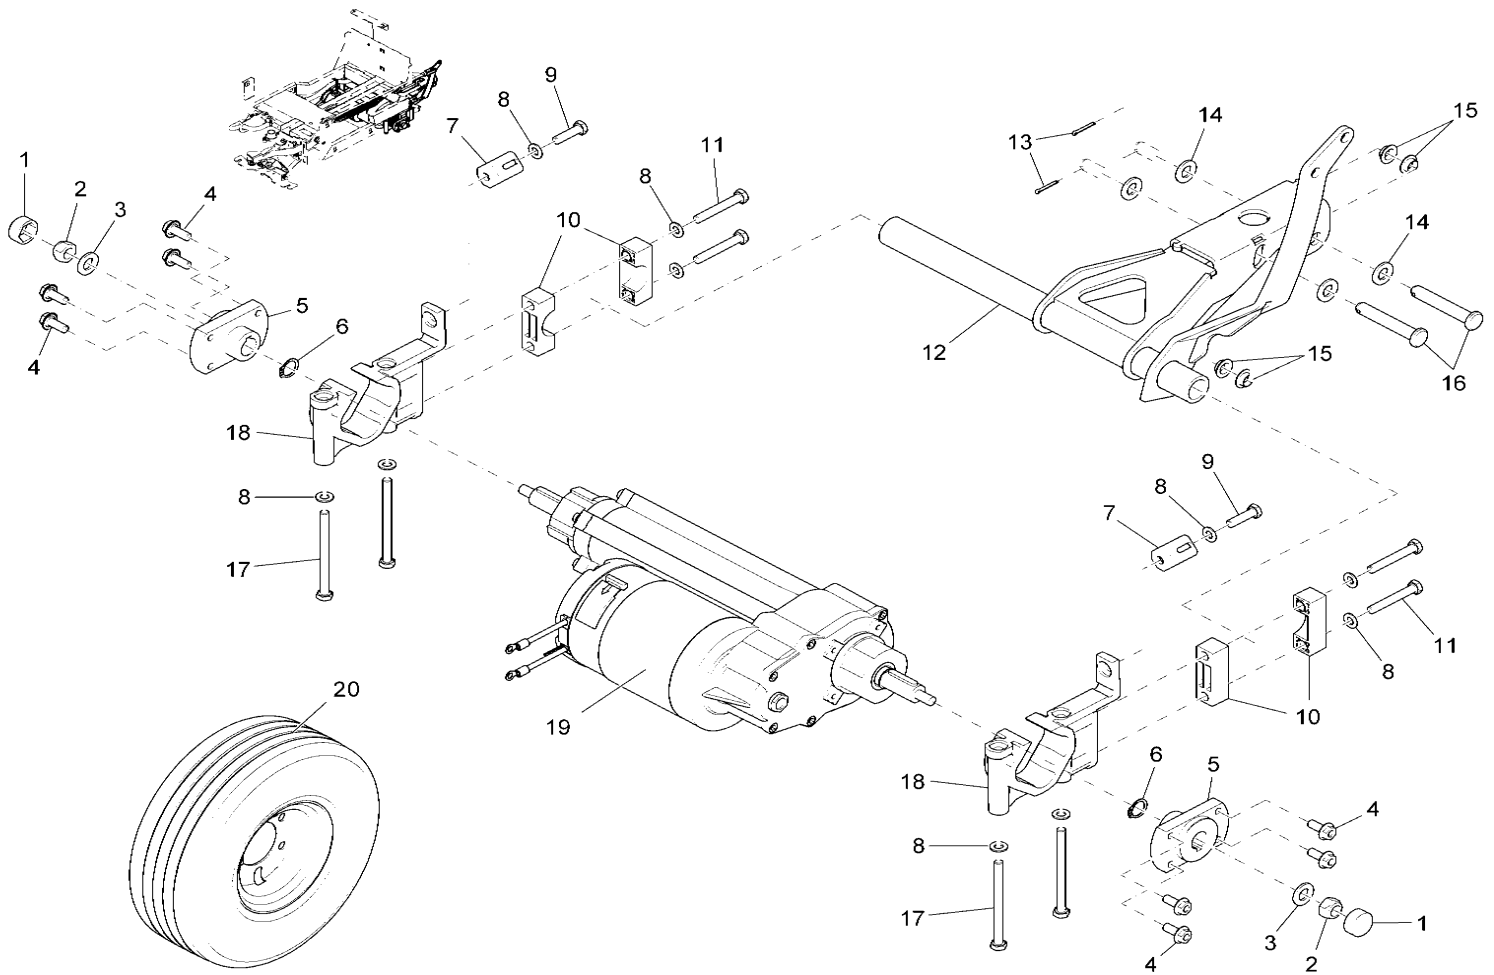

Spare Parts Catalog (E26)

Assembly Group	Description	Page
99706111BT10	Chassis Assembly I	1
99706111BT20	Chassis Assembly II	2
99706111BT30	Chassis Assembly III	3
	Water Feed System Subassembly	4
	Lift Pedal Subassembly	5
	Brush Pressure Adjustment Subassembly	6
	Squeegee Connection Subassembly I	7
	Squeegee Connection Subassembly II	8
99706111BT40	Battery Tray Assembly	9
99706111BT50	Solution Tank Assembly	10
	Recovery Tank Drain Hose Subassembly	11
99706111BT60	Recovery Tank Assembly	12
99706111BT70	Vacuum Motor Assembly	13
99706111BT80	Squeegee Lift Handle Assembly	14
99706111BT100	Squeegee Assembly I	15
99706111BT110	Squeegee Assembly II	16
99706111BT120	Control Panel Assembly	17
	Console Subassembly	18
99706111BT130	Electrical Assembly I	19
	Retainer Subassembly	20
99706111BT140	Electrical Assembly II	21
99706111BT160	Battery Charger Assembly	22
99706111BT170	Deck Cover Assembly	23
99706111BT180	Solution Control Assembly	24
99706111BT190	Machine Labels	25
99706111BT200	Disc Scrub Deck Assembly I	26
99706111BT210	Disc Scrub Deck Assembly II	27

Chassis Assembly II

Bill of Material - 99706111BT20

Item	Spare part number	Mat. No.	Qty.	Description
1	01031540	15592058	2	Protection cap
2	00051490	12040077	2	Hexagon nut
3	00053770	12310066	2	Washer
4	00959310	11717022	8	Hex.bolt
5	01078010	90510116	2	Hub
6	00105350	12610119	2	Retaining ring
7	Not Available	11038247	2	Hex.bolt
8	00053750	12310041	10	Washer
9	00053110	11038254	2	Hexagon screw
10	01078020	90481664	4	Block
11	Not Available	11038296	4	Hex.bolt
12	01078030	96111869	1	Lever
13	00553580	13280136	2	Cotter pin
14	00053770	12310066	4	Washer
15	01077510	14895478	4	Slide bearing bush
16	01078040	13328851	2	Bolt
17	00053140	11032273	4	Hex.bolt
18	01078480	90512062	2	Bearing AMER
19	01079400	90531609	1	Traction drive
20	XXXXXXXX	90523309	2	Wheel