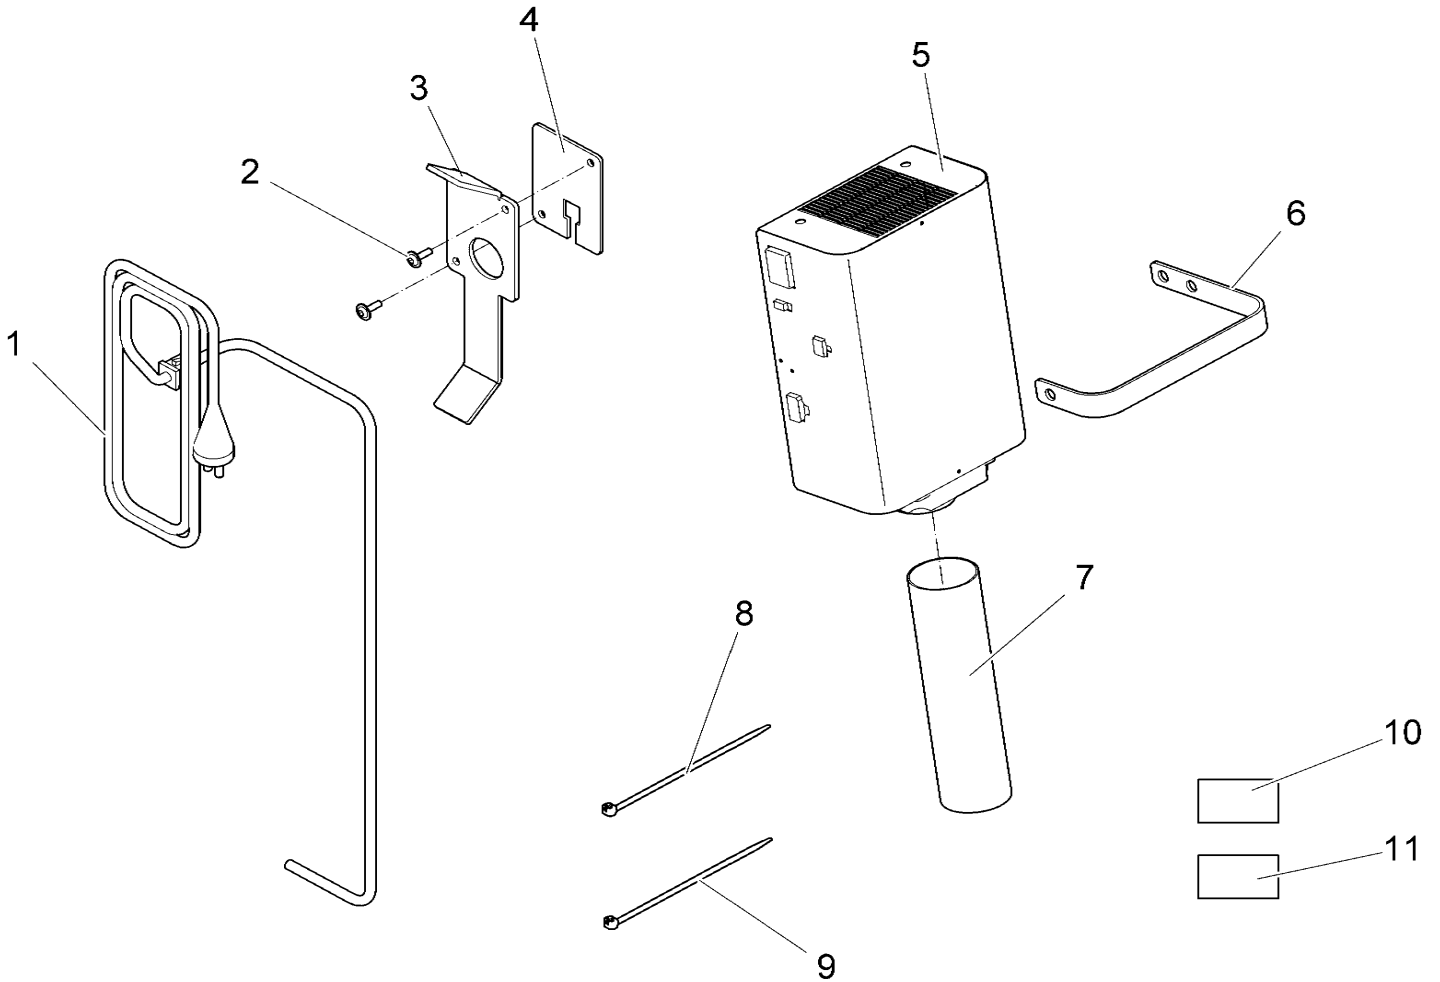

Battery Charger Assembly

Bill of Material - 99706111BT160

Item	Spare part number	Mat. No.	Qty.	Description
1	01079380	90532987	1	Power Cord
2	01017640	11177060	2	Lens flange screw
3	01074240	90463746	1	Cap
4	01079360	90533266	1	Cover
5	01079370	96117197	1	Battery Charger
6	01077870	90517665	1	Tension band
7	01078320	90512575	3	Hose
8	00121150	90114810	8	Cable tie
9	00967760	90156688	1	Cable tie
10	03006770	97094304	1	Wire harness W6
11	03006840	97094346	1	Wiring harness W8