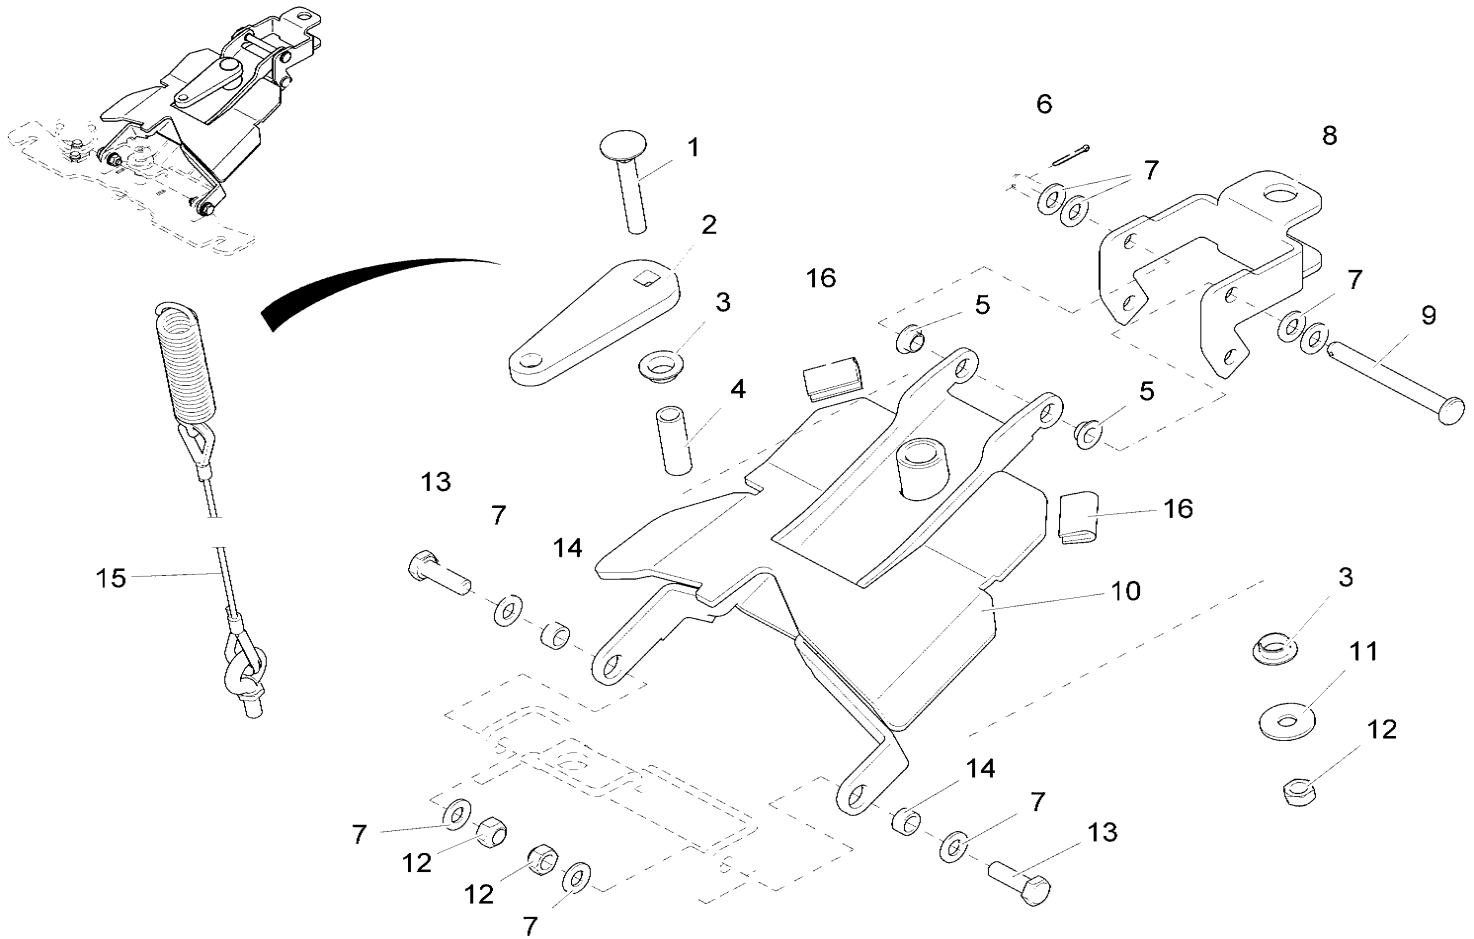

Chassis Assembly III

Brush Pressure Adjustment Subassembly

Bill of Material - 99706111BT33

Item	Spare part number	Mat. No.	Qty.	Description
1	00151440	16055089	1	Fork yoke
2	00151400	13390059	1	Bolt
3	01078500	96111505	1	Sheet metal
4	00053360	12022067	1	Hexagon nut
5	Not Available	12332037	1	Washer
6	01031550	11039716	1	Hexagon screw
7	01077770	90504242	1	Tension spring
8	00706170	11518016	1	Eye bolt
9	00053350	12022059	1	Hexagon nut

Chassis Assembly III

Squeegee Connection Subassembly I

Bill of Material - 99706111BT34-1

Item	Spare part number	Mat. No.	Qty.	Description
1	01130940	11620564	1	Cup head square neck bolt
2	Not Available	90521790	1	Sheet metal
3	01077510	14895478	2	Slide bearing bush
4	Not Available	90204702	1	Pipe
5	01078230	14895460	2	Slide bearing bush
6	00054860	13280078	1	Cotter pin
7	00053750	12310041	5	Washer
8	01079280	90534710	1	Round part
9	Not Available	13328935	1	Bolt
10	01079290	96117569	1	Sheet metal
11	00042900	12332029	1	Washer
12	00051510	12040051	3	Hexagon nut
13	00053100	11038247	2	Hexagon screw
14	01077700	90473158	2	Bushing
15	01077980	96112370	1	Linkage
16	00161240	25582024	1	Edge protection