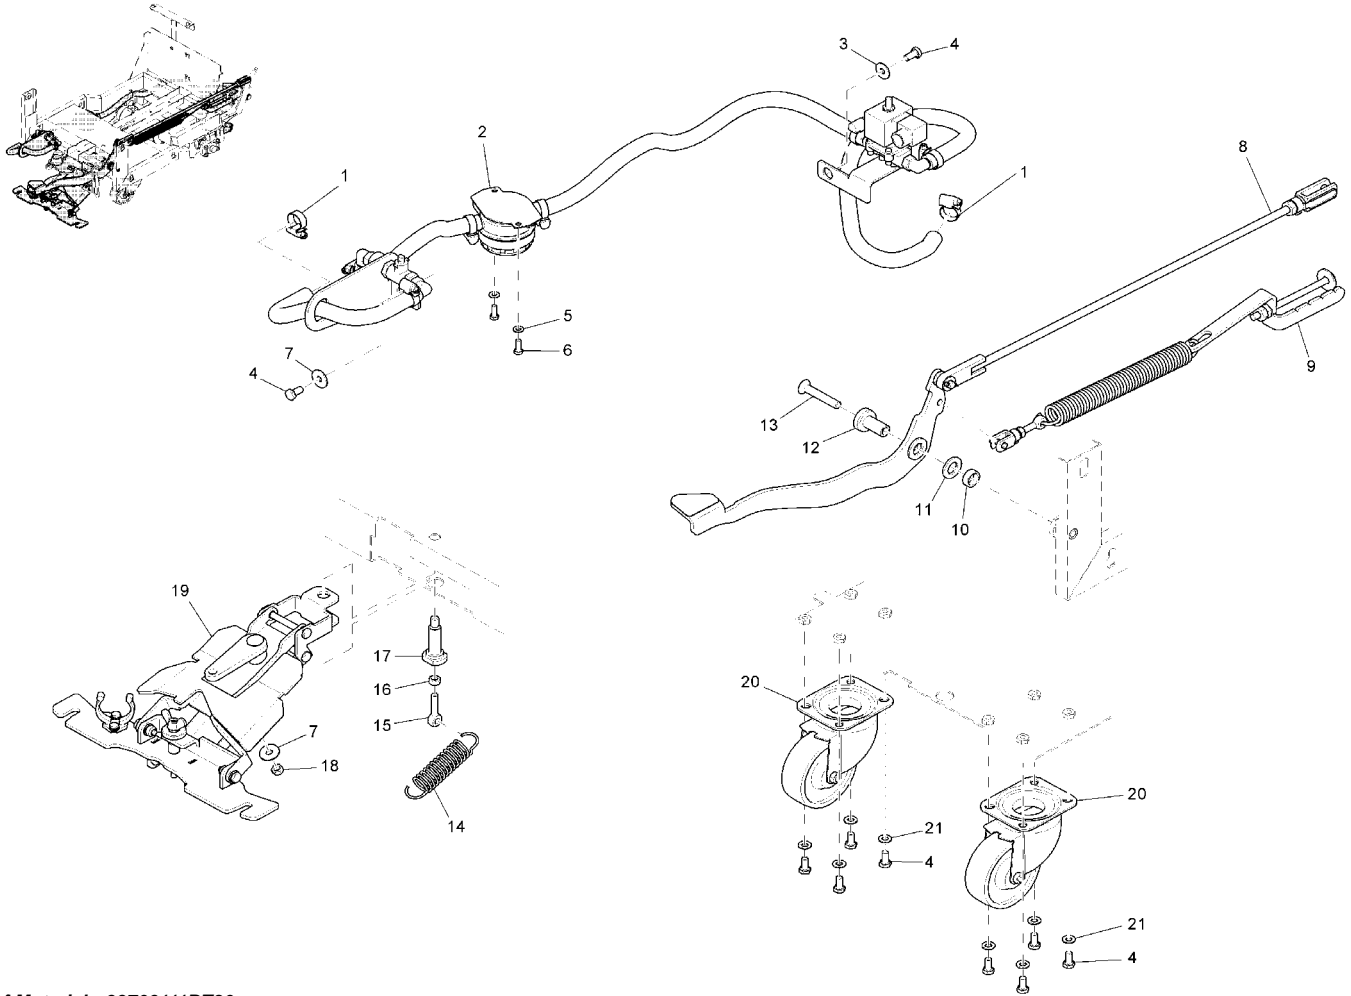

Chassis Assembly III

Bill of Material - 99706111BT30

Item	Spare part number	Mat. No.	Qty.	Description
1	01015350	17533159	2	Hose clamp
2	99706111BT31		1	Water feed system, DO NOT ORDER, ITEM HAS SUBMODULES
3	Not Available	12515086	1	Washer
4	00053080	11038197	2	Hexagon screw
5	00053730	12310033	2	Washer
6	00053010	11038072	2	Hex.bolt
7	00042900	12332029	2	Washer
8	99706111BT32		1	Lifting pedal, DO NOT ORDER, ITEM HAS SUBMODULES
9	99706111BT33		1	Brush pression adjustment, DO NOT ORDER, ITEM HAS SUBMODULES
10	01077790	90509027	1	Pipe
11	00053790	12310082	1	Washer
12	01077800	90509522	1	Bushing
13	01078140	11225620	1	Countersunk screw
14	01078150	90523333	1	Tension spring
15	00735690	11518180	1	Eye bolt
16	00053350	12022059	1	Hexagon nut
17	01077830	90513573	1	Pivot
18	00051510	12040051	1	Hexagon nut
19	99706111BT34		1	Squeegee connection, DO NOT ORDER, ITEM HAS SUBMODULES
20	01077840	90515131	2	Steering roller
21	00053750	12310041	2	Washer