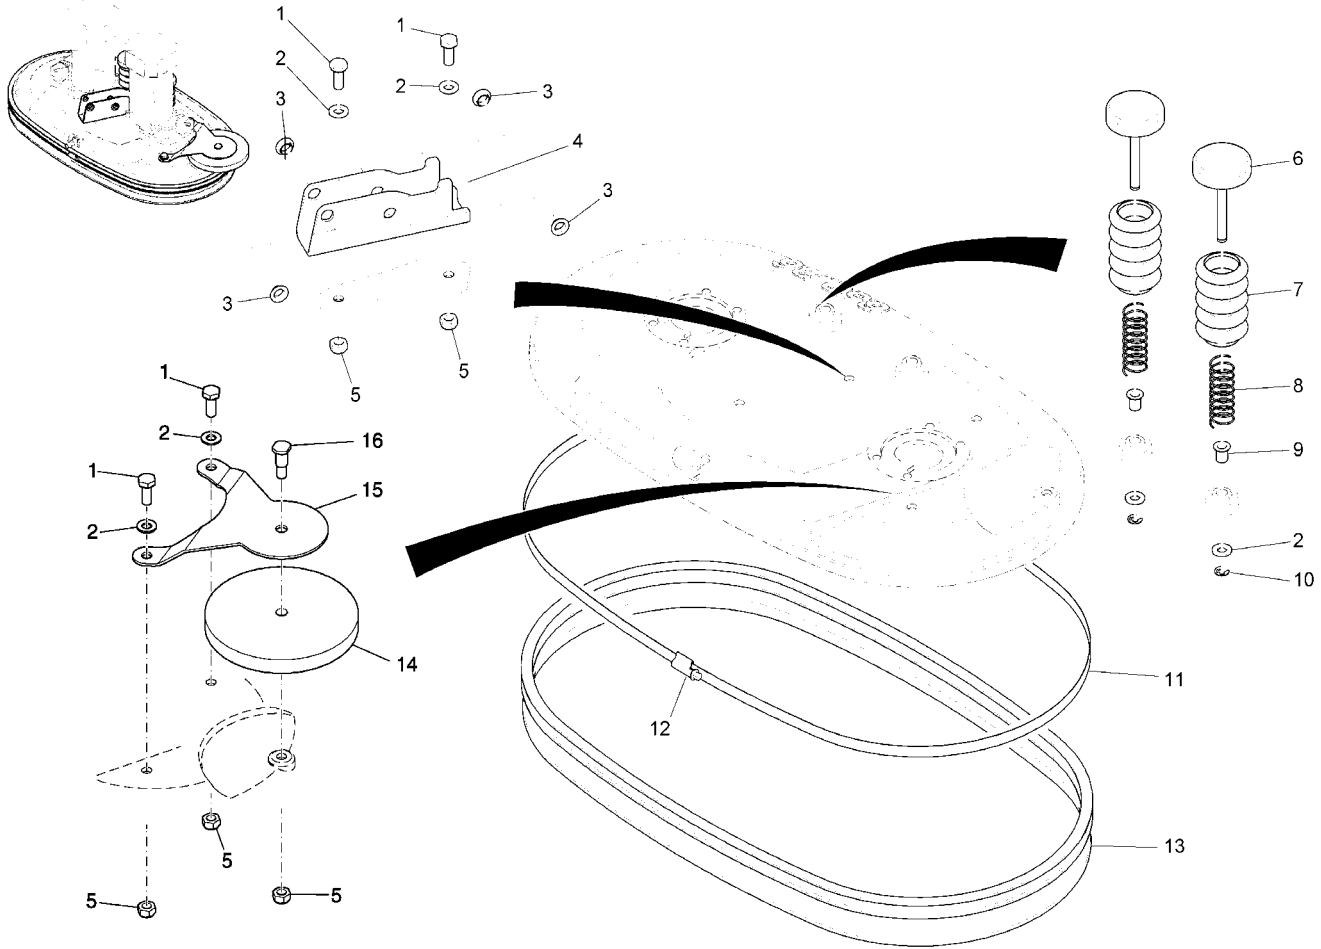

Disc Scrub Deck Assembly II

Bill of Material - 99706111BT210

Item	Spare part number	Mat. No.	Qty.	Description
1	00053310	11038346	4	Hexagon screw
2	Not Available	12310058	6	Washer
3	01077510	14895478	4	Slide bearing bush
4	Not Available	90538752	1	Bracket
5	00051500	12040069	5	Hexagon nut
6	01078000	96112388	2	Ejector
7	01078350	90500232	2	Bellow
8	01078340	90500208	2	Compression spring
9	01078360	14895437	2	Slide bearing bush
10	00046280	12640033	2	Thrust washer
11	00712300	17528548	1	Tension band
12	00901390	17528555	1	Tension band lock
13	Not Available	90536376	1	Sealing strip
14	01078060	90500224	1	Deflector roller
15	01077560	90500273	1	Retainer
16	01077570	90507831	1	Screw