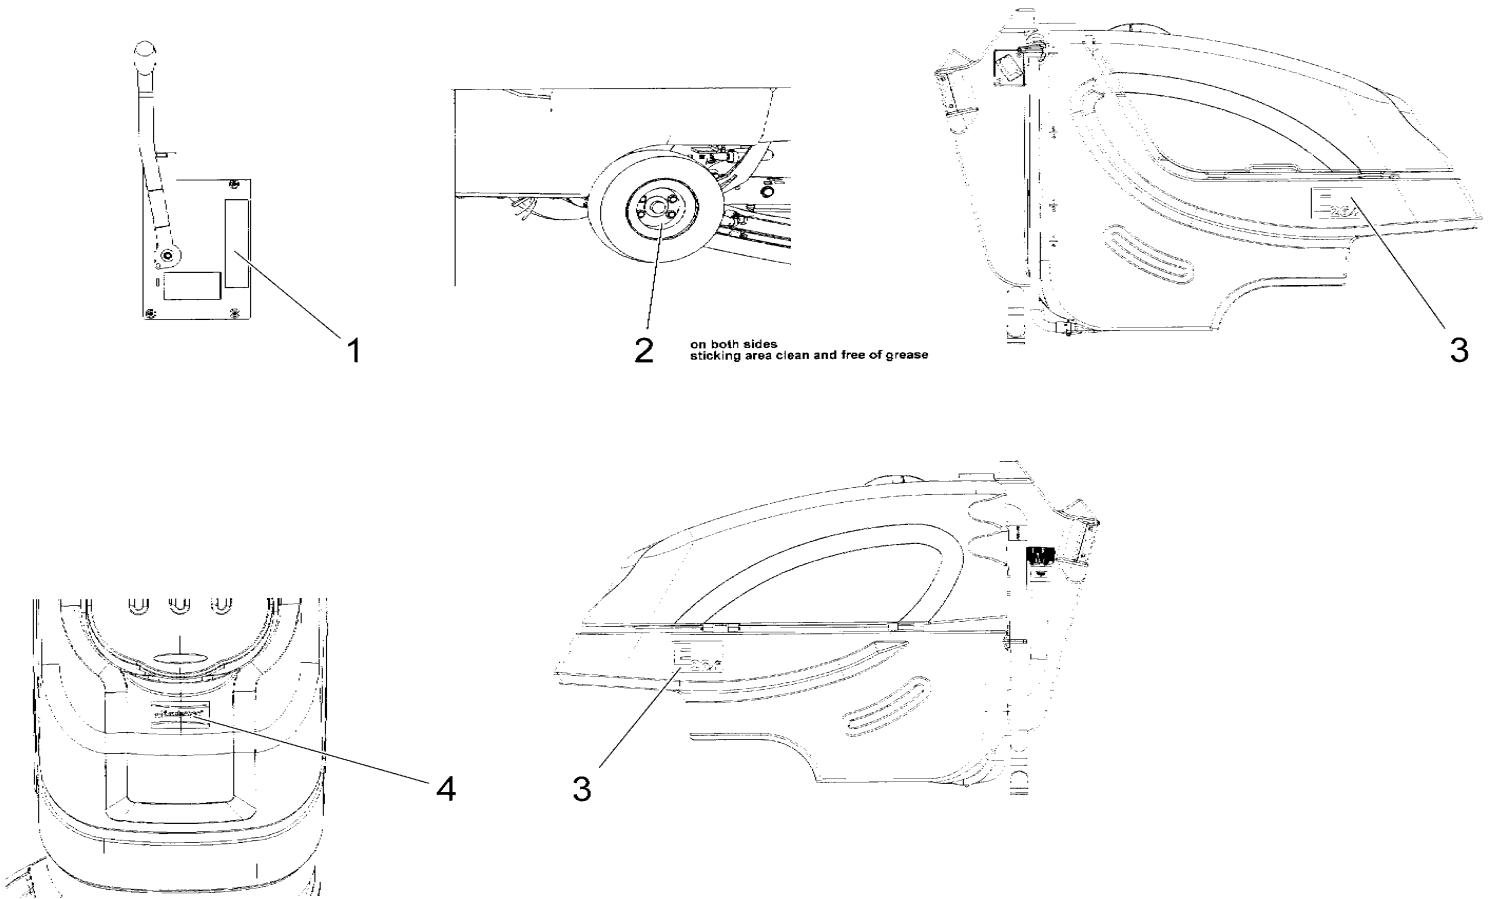

Machine Labels

Bill of Material - 99706111BT190

Item	Spare part number	Mat. No.	Qty.	Description
1	01077440	17267212	1	Decal Details
2	01077450	17267220	1	Decal 4,5bar
3	Not Available	17205121	2	Decal E26
4	Not Available	17201145	1	Decal Minuteman