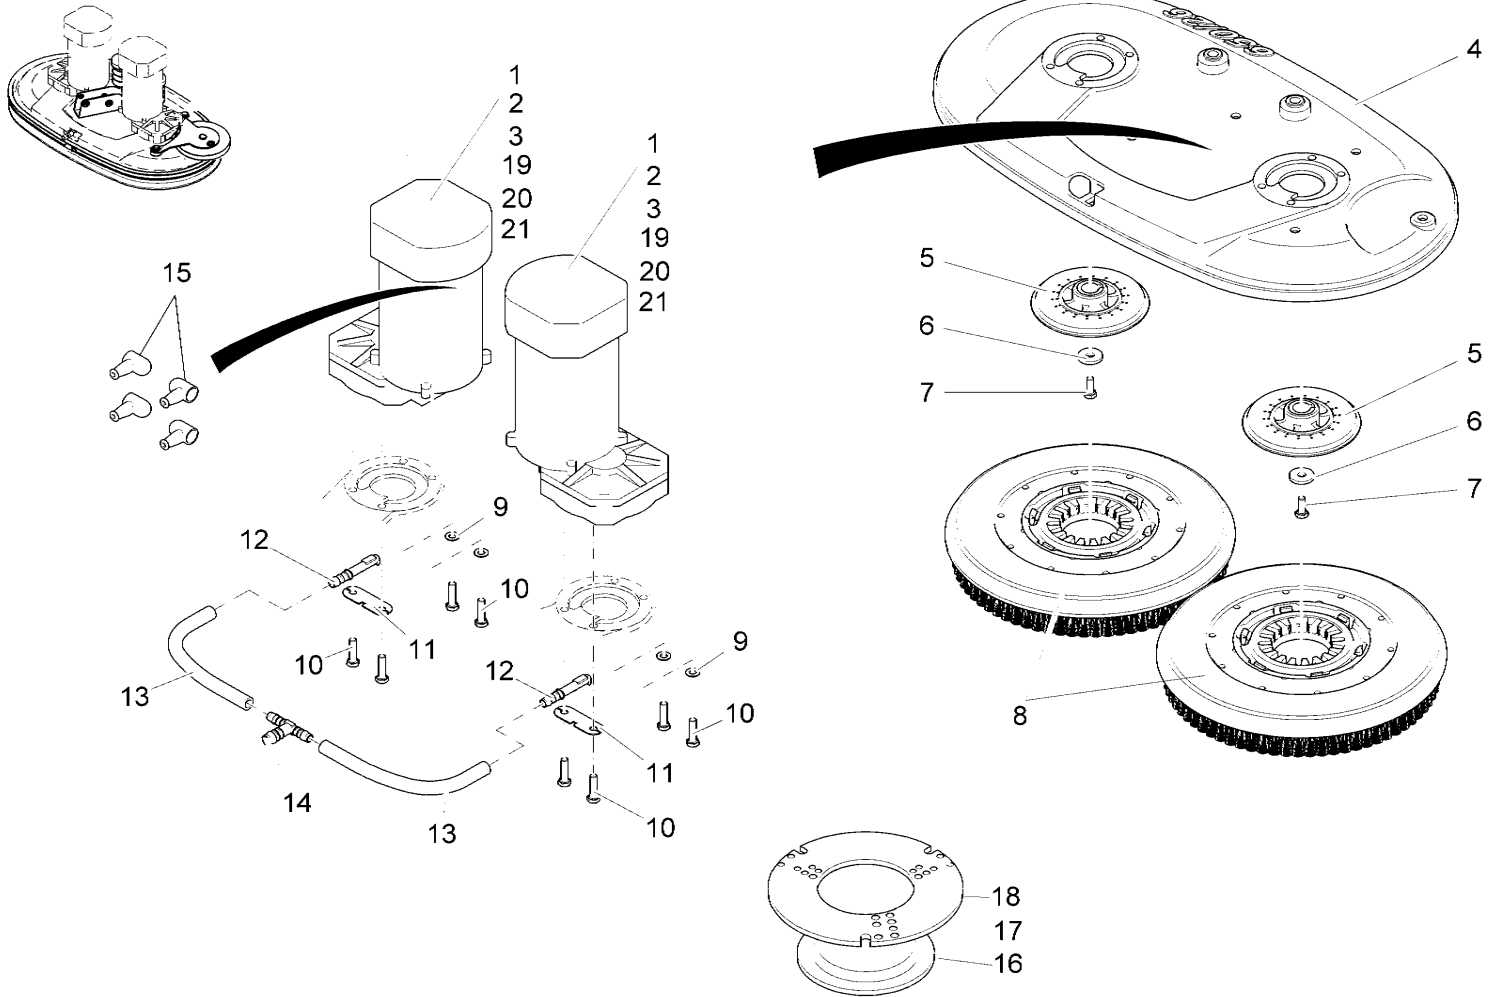

Disc Scrub Deck Assembly I

Bill of Material - 99706111BT200

Item	Spare part number	Mat. No.	Qty.	Description
1	01077180	90507476	2	Motor
2	01077230	01077230	2	Fitting key
3	01077240	01077240	1	Set (4pc.) Carbon brush
4	Not Available	90503178	1	Brush deck housing
5	00512400	90324369	2	Carrier
6	00879170	90209537	2	Washer
7	00053090	11038213	2	Hexagon screw
8	7523	7523	2	Pad driver
9	00101550	12310264	4	Washer
10	00053110	11038254	8	Hexagon screw
11	01077750	90500216	2	Sheet metal
12	01078330	90500265	2	Spray tube
13	00180190	25842014	2	Hose
14	00901310	90275157	1	T-reducer muff
15	01078070	90524174	4	Protection cap
16	00681500	90364365	1	Center-lock, lower part
17	00961490	11709011	6	Self tapping screw
18	00681490	90364373	1	Center-lock, upper part
19	01077250	01077250	1	Spring
20	01077210	01077210	1	Gear
21	01077220	01077220	1	Circlip