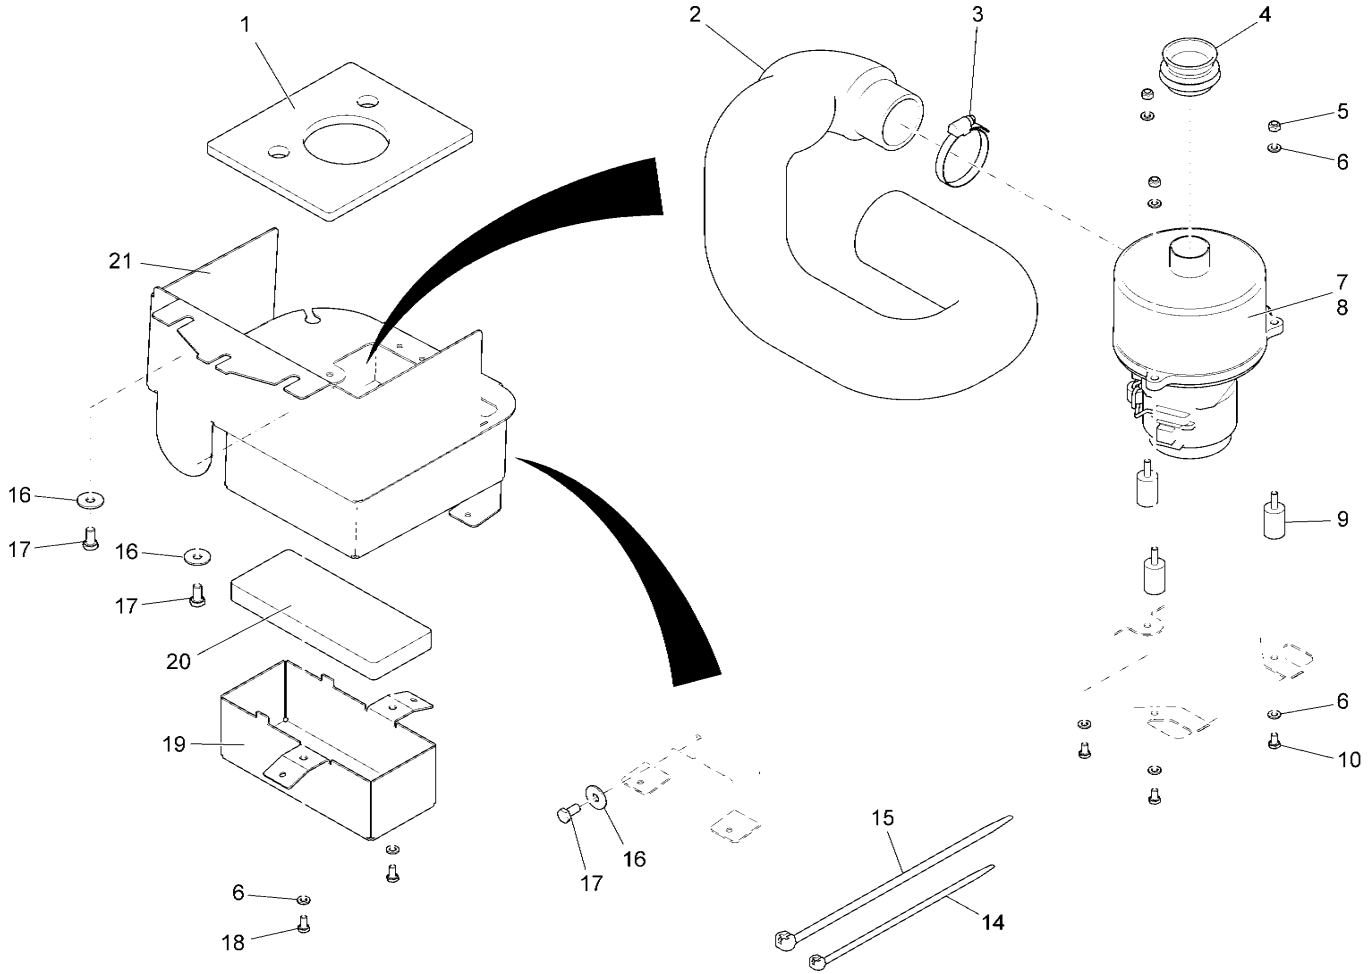

Vacuum Motor Assembly

Bill of Material - 99706111BT70

Item	Spare part number	Mat. No.	Qty.	Description
1	Not Available	90523945	1	Insulating mat
2	01077900	90519737	1	Hose
3	00732130	17533027	1	Hose clamp
4	01078180	90503657	1	Connection
5	00051520	12040044	3	Hexagon nut
6	00053730	12310033	8	Washer
7	01079350	97096200	1	Suction motor
8	Not Available		4	Carbon brush
9	01078190	90518457	3	Buffer
10	00025260	11038056	3	Hexagon screw
14	00121150	90114810	1	Cable tie
15	00967760	90156688	4	Cable tie
16	00042900	12332029	3	Washer
17	00053080	11038197	3	Hexagon screw
18	00104500	11038064	2	Hexagon screw
19	Not Available	90519653	1	Cover 70771/01
20	Not Available	90519745	1	Insulating mat
21	Not Available	96114301	1	Sheet metal