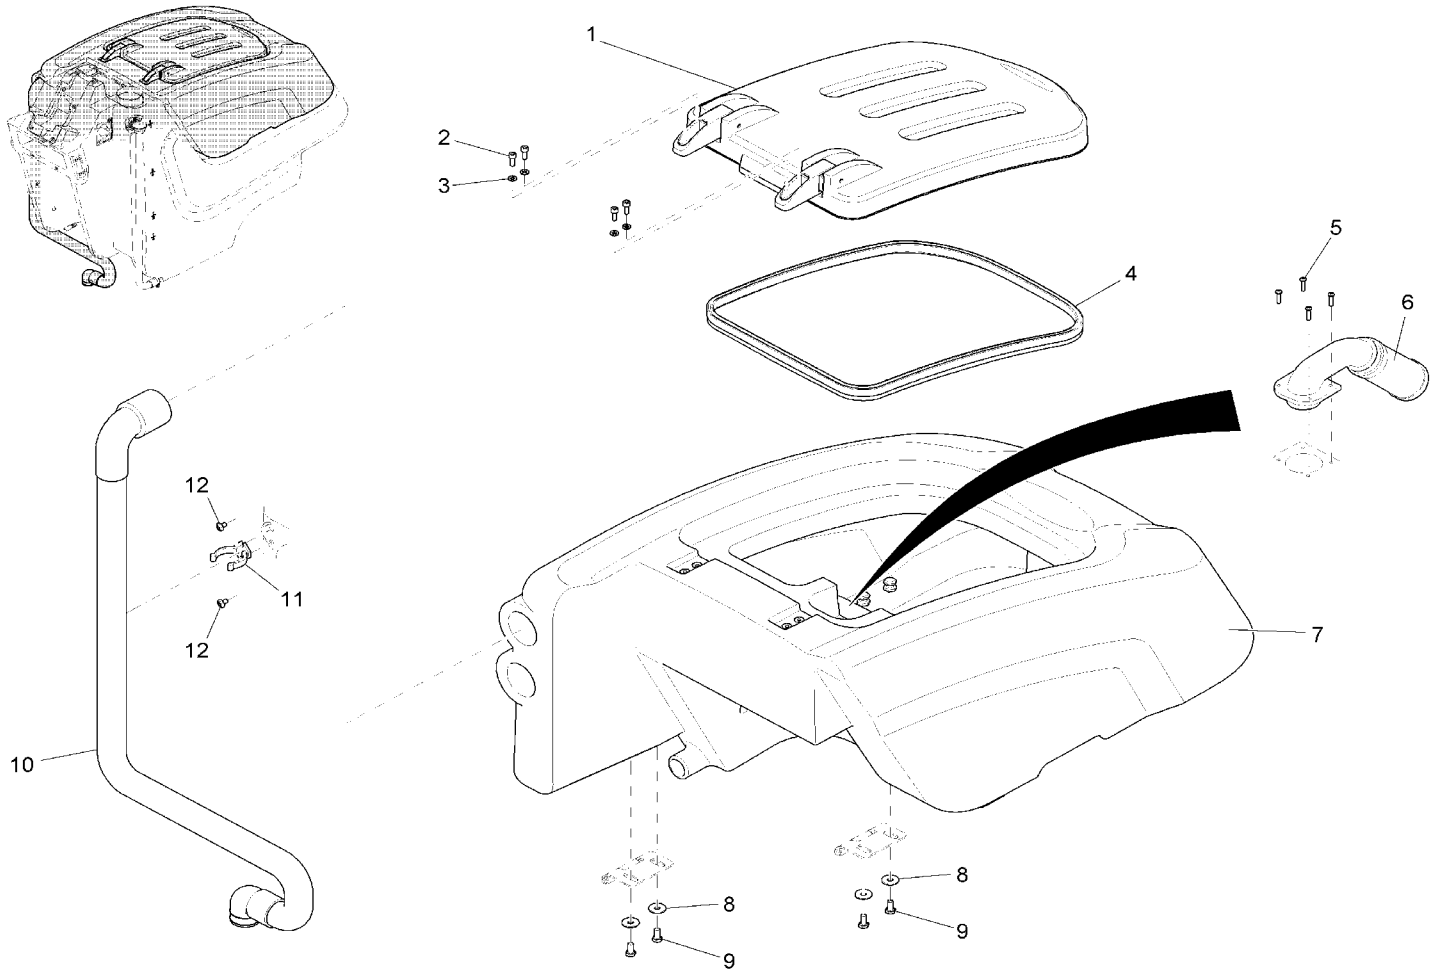

Recovery Tank Assembly

Bill of Material - 99706111BT60

Item	Spare part number	Mat. No.	Qty.	Description
1	01077990	97092951	1	Cover
2	00855560	11132065	4	Cylinder head screw
3	00053730	12310033	4	Washer
4	01071770	25510512	1	Sealing profile
5	01078160	11709151	4	Screw
6	01078250	97093843	1	Filter unit
7	01079410	96117726	1	Recovery tank
8	00042900	12332029	4	Washer
9	00053080	11038197	4	Hexagon screw
10	01077920	96111349	1	Suction hose
11	01078120	90503251	1	Hose support
12	01072520	11177179	2	Lens flange screw