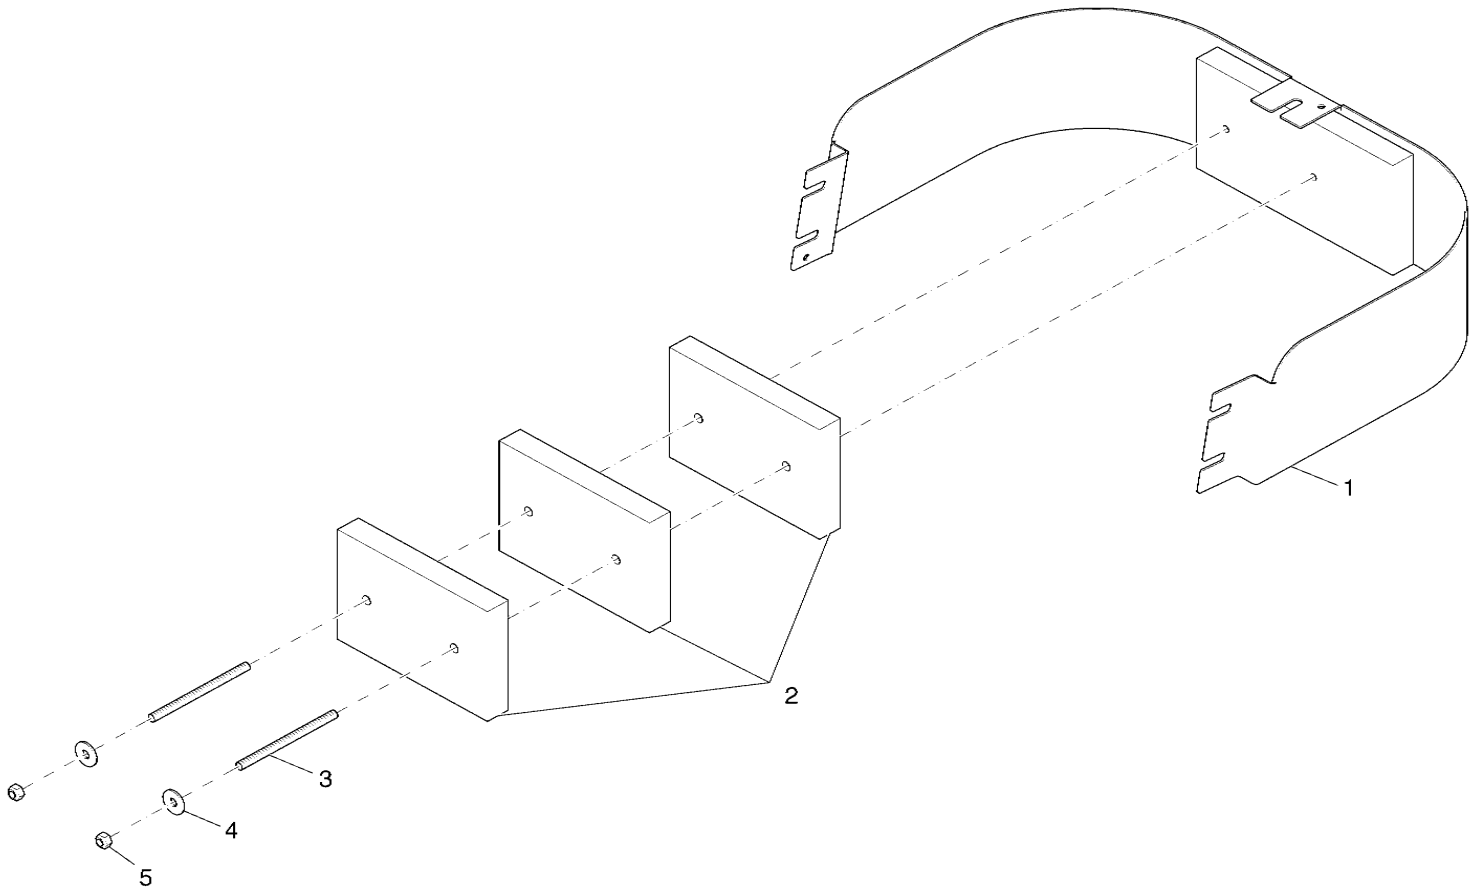

Deck Cover Assembly

Bill of Material - 99706111BT170

Item	Spare part number	Mat. No.	Qty.	Description
1	Not Available	96115084	1	Cover compl.
2	Not Available	96118674	3	Weight
3	Not Available	90539255	2	Threaded rod
4	Not Available	12332029	2	Washer
5	Not Available	12040051	2	Hexagon nut