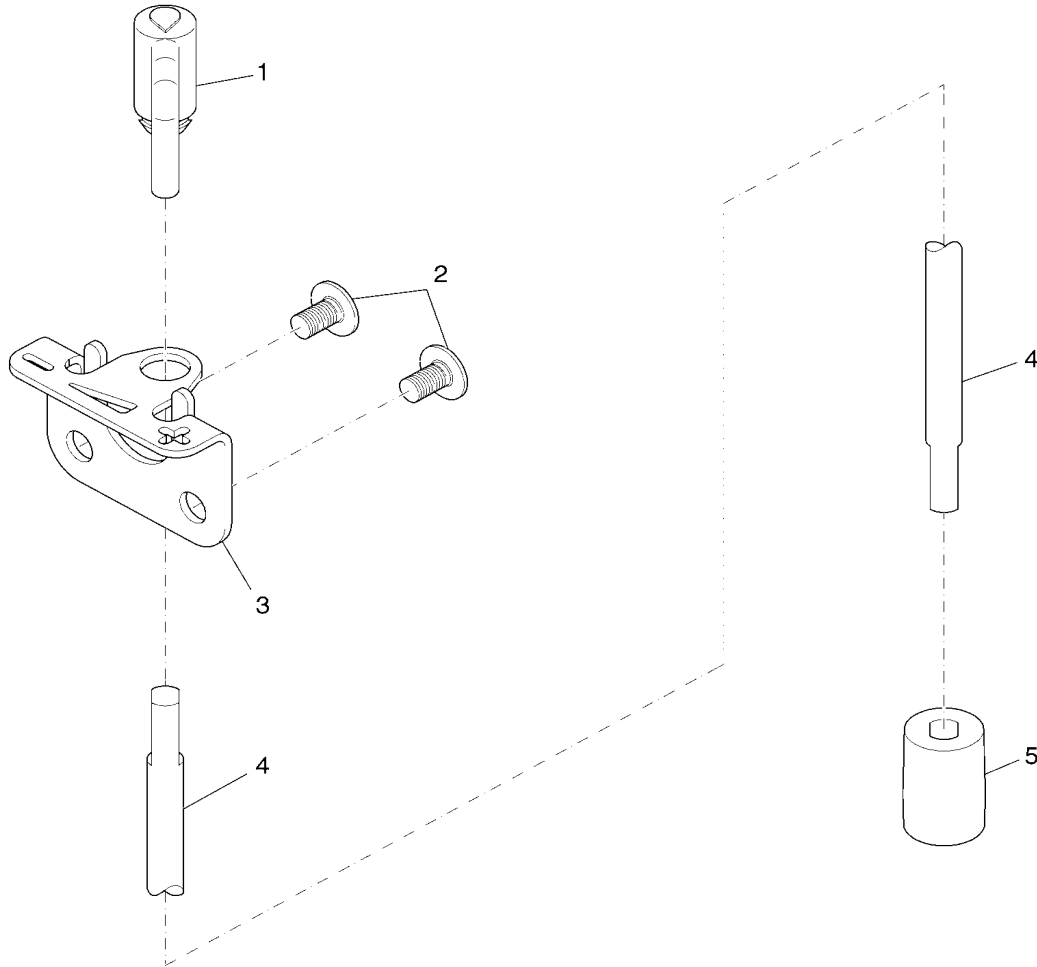

Solution Control Assembly

Bill of Material - 99706111BT180

Item	Spare part number	Mat. No.	Qty.	Description
1	01078370	90502436	1	Lever
2	01072520	11177179	2	Lens flange screw
3	01078380	90502444	1	Sheet metal
4	01078390	90502618	1	Shaft
5	01078400	90502428	1	Connecting piece