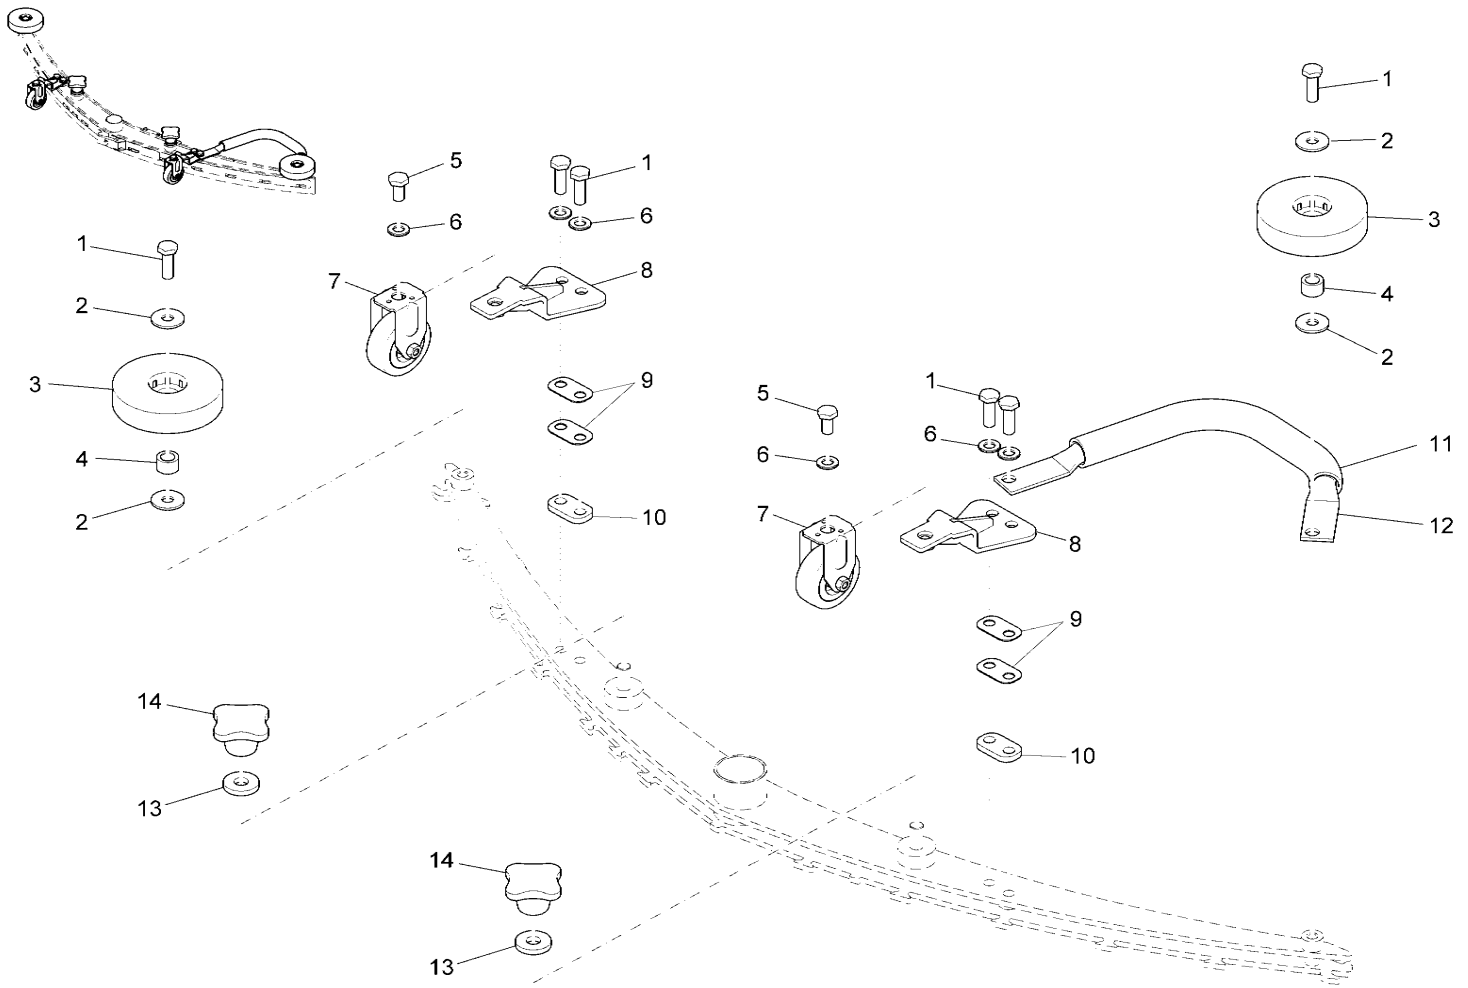

Squeegee Assembly II

Bill of Material - 99706111BT110

Item	Spare part number	Mat. No.	Qty.	Description
1	01059530	11039567	6	Hexagon screw
2	00902280	12332136	4	Washer
3	00924810	90336637	2	Deflector roller
4	00879030	90199019	2	Pipe
5	01071740	11039609	2	Hex.bolt
6	00101550	12310264	6	Washer
7	01077810	90513094	2	Fixed castor
8	01079070	97098842	2	Fixed castor
9	01077610	90514993	4	Distance piece
10	01077600	90514936	2	Distance piece
11	00911270	25842105	1	Hose
12	01077620	90515461	1	Bracket
13	00972060	12515094	2	Disk wheel
14	00866720	17133026	2	Star handle
15	01079080	90531112	10	Spacer