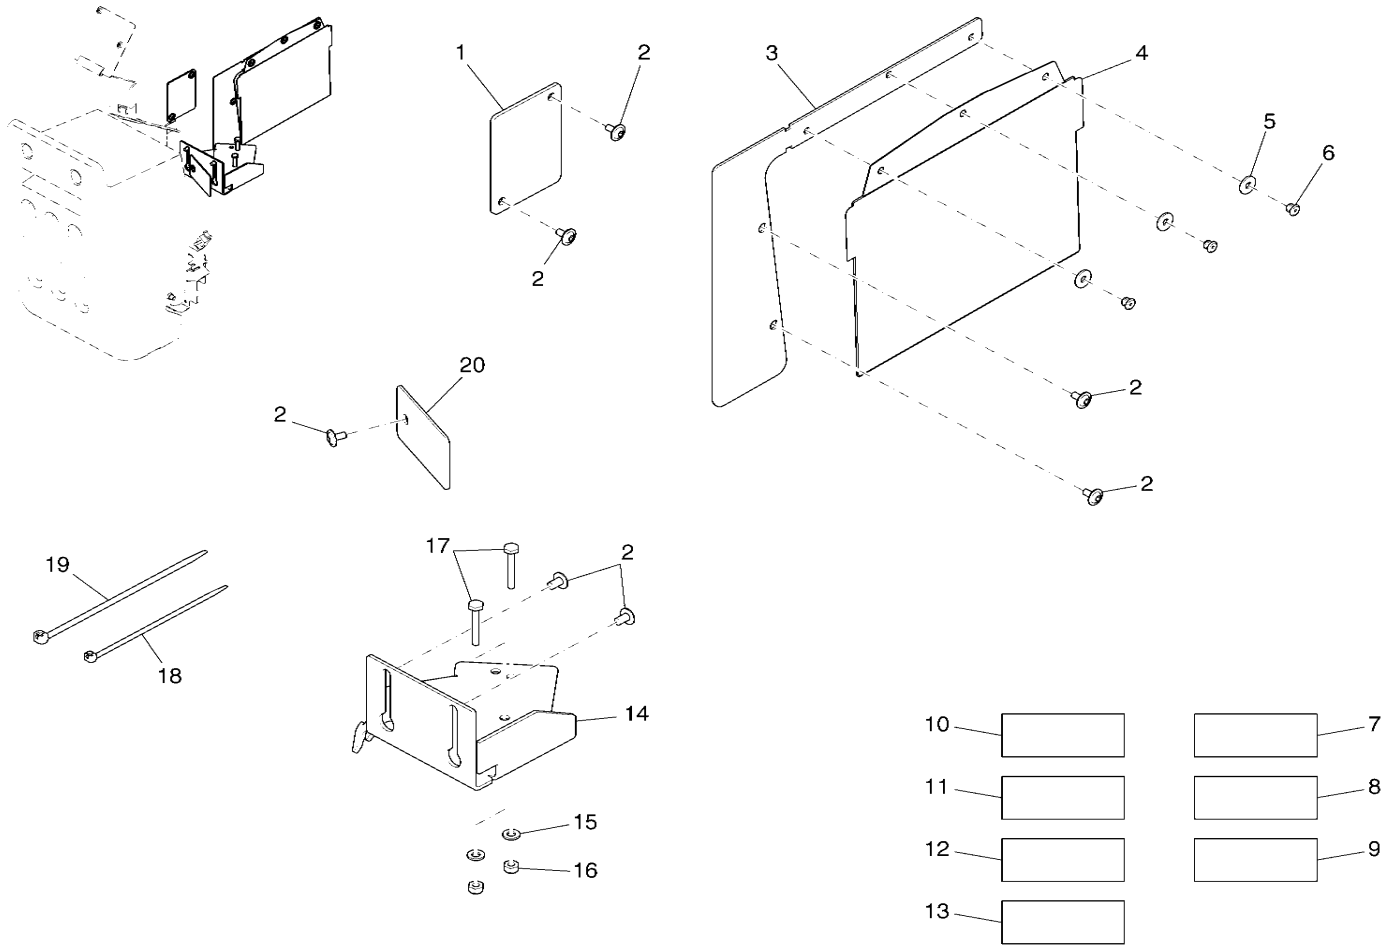

Electrical Assembly II

Bill of Material - 99706111BT140

Item	Spare part number	Mat. No.	Qty.	Description
1	01078600	90518119	1	Covering
2	01072520	11177179	7	Lens flange screw
3	01078610	90511346	1	Sheet metal
4	01078280	90465774	1	Bag
5	00555520	12332052	3	Washer
6	01078290	13165196	3	Blind rivet
7	03006850	97094247	1	Wiring harness W1
8	Not Available	97094254	1	Wiring harness W2
9	Not Available	97099089	1	Wiring harness W3
10	Not Available	97099063	1	Wiring harness W9
11	03006880	97095624	1	Wiring harness W11
12	03006890	97094387	1	Set of cables
13	03006900	97095657	1	Set of cables battery
14	01078620	90512146	1	Sheet metal
15	00053730	12310033	2	Washer
16	00051520	12040044	2	Hexagon nut
17	00053290	11038130	2	Hexagon screw
18	00121150	90114810	12	Cable tie
19	00967760	90156688	18	Cable tie
20	01078630	90511320	1	Sheet metal
21	Not Available	97099048	1	Wiring harness W11