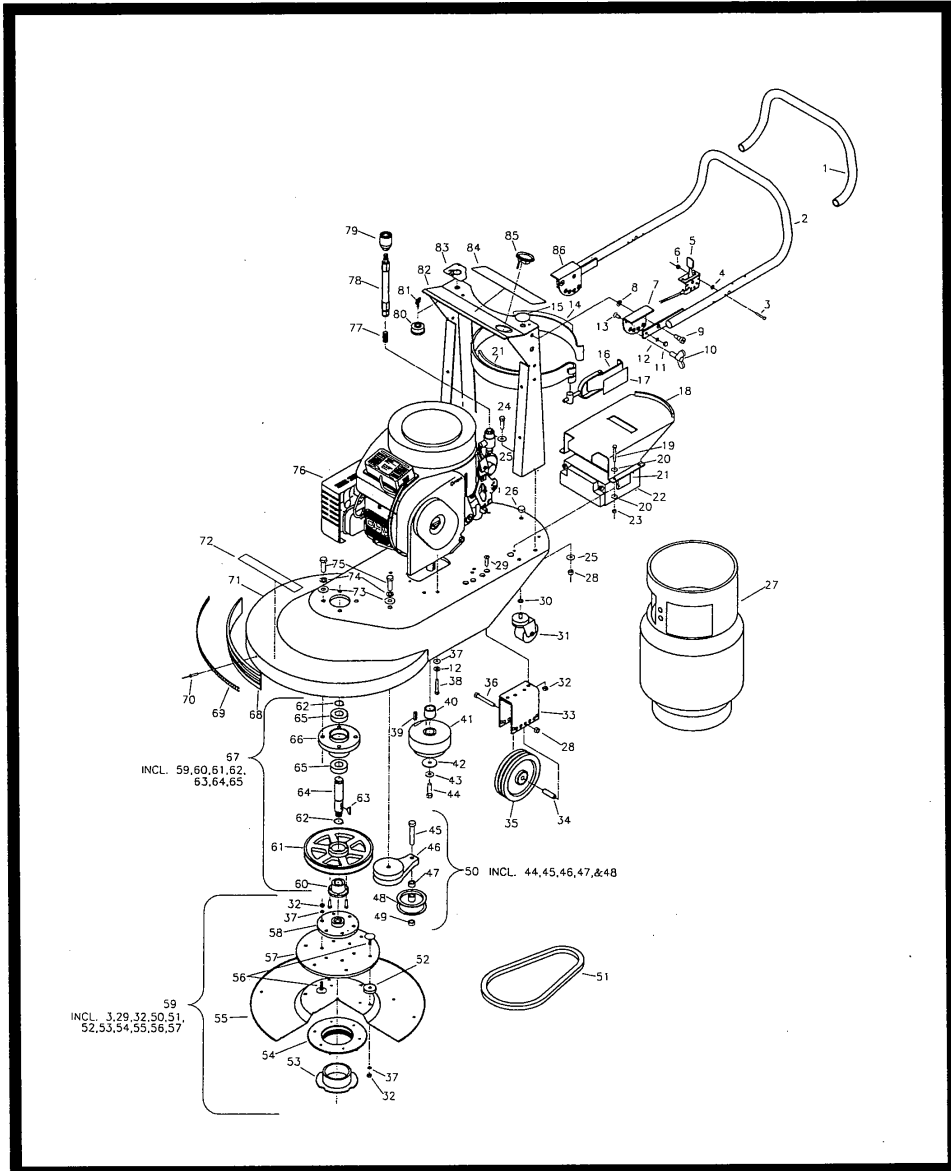

ENGINE: 14 HP ONAN

PARTS LIST for 14 HP ONAN

Item	Part No.	Qty.	Description	Item	Part No.	Qty.	Description
1	360108	1	Handle Sleeve	44	60-716-24	1	BLT-HH 7/16-20 x 1.5
2	220025	1	Handle Tube Weldment	45	712112	1	BLT-HH 1/2-13 x 2.75
3	515-10-24	2	SCR-RD HD 10-24 X 1 1/2	46	220040	1	Rotary Tensioner
4	711503	14	WSR-Flat #10	47	77-81-A	1	Spacer
5	83-25-B-33	1	Throttle Cable Assy.	48	220041	1	Belt Idler w/Bushing
6	712638	2	Nut-Hex 10-24 Nyloc	49	364-816	1	Nut-Hex 1/2-13
7	220036	1	Pivot Bracket - Left	50	220010	1	Belt Tensioner Assy.
8	81-166-A	2	Special Washer	51	220097	1	V Belt BX44T
9	712099PLT	2	BLT-SHLDR 1/2 x 1/2	52	220019	6	Gimbal Spacer Disc
10	260287	2	Wing, Bolt 1/2-13	53	760401	1	Center Cup
11	711353	2	Nut, Acom 5/16-18	54	760402	1	Center Cup Retainer
12	711545	2	WSR-Helical 5/16	55	220005	1	Metal Backing Plate
13	710200	2	SCR-FH 5/16 x 3/4	56	220020	12	BLT-Special Elevator
14	715242	1	Decal-Propane Warning	57	220018	1	Gimbal Disc
15	715501	1	Decal - Made in USA	58	220022	1	Adapter
16	220131	1	Buckle TB2-61	59	220151	1	Pad Driver Assy.
17	715343	1	Decal - Propane Warning	60	220045	1	Split Tapered Bushing
18	220393	1	Battery Cover Weldment	61	220044	1	Pulley
19	713007	4	BLT-HH 1/4-20 x 2.00	62	711719	2	Retaining Ring, Ext. 1.00
20	711505	16	WSR-Flat 1/4	63	220003	1	Key, Woodruff 5/16 x 1
21	220056	3	Felt 2 x 10	64	220002	1	Drive Shaft
22	956725	1	Battery 12V	65	762083	2	Bearing
23	711373	8	Nut-Nyloc 1/4-20	66	220023MCH	1	Bearing Housing
24	713043	4	BLT-HH 3/8-16 x 1 1/4 #5	67	220026	1	Pulley Bearing Assy.
25	711515	8	WSR-Flat .406 x .812 x .06	68	220016	1	Skirt
26	711354	1	Nut-Acom 3/8-16	69	220119	1	Skirt Retainer
27	220118	1	Propane Tank	70	828894	6	Pop Rivet
28	711380	6	Nut-Nyloc 3/8-16	71	220021PTD	1	Casting
29	713168	8	SCR-FH 5/16-18 x 1.25	72	715385	1	Decal - Minuteman
30	711546	1	WSR-Helical 3/8	73	711509	5	WSR-Flat 1/2
31	430029	1	Caster	74	711547	5	WSR-Helical 1/2
32	711374	24	Nut-Nyloc 5/16	75	713071	5	BLT-HH 1/2-13 x 1 1/2
33	220053	2	Wheel Bracket Weldment	76	220300	1	Engine, 14 HP Onan
34	220049	2	Bushing .381 x .5 x 1.75	77	341210	1	Flared Male Connector
35	430138-1	2	Wheel 6" w/Ballbearing	78	220070	1	High Pressure Hose
36	713049	2	BLT-HH 3/8-16 x 2.75	79	62-252-A	1	Connector, Female
37	711506	4	WSR-Flat 5/16	80	741366	1	Keyswitch
38	713170	4	BLT-HWH 5/16-18 x 1.25 Taptitte	81	220212	1	Key - Ignition, Replacement
39	220182	1	Spacer	82	220192	1	Tank Frame Weldment
40	220181	1	Key .25 x .25 x 2.69	83	715266	1	Decal - Ignition
41	220185	1	Clutch	84	715192	1	Decal - Dash
42	82-138-B-3	1	Special Washer	85	741007	1	Hour Meter
43	350242	1	Belleville Washer 7/16	86	220037	1	Pivot Bracket - Right