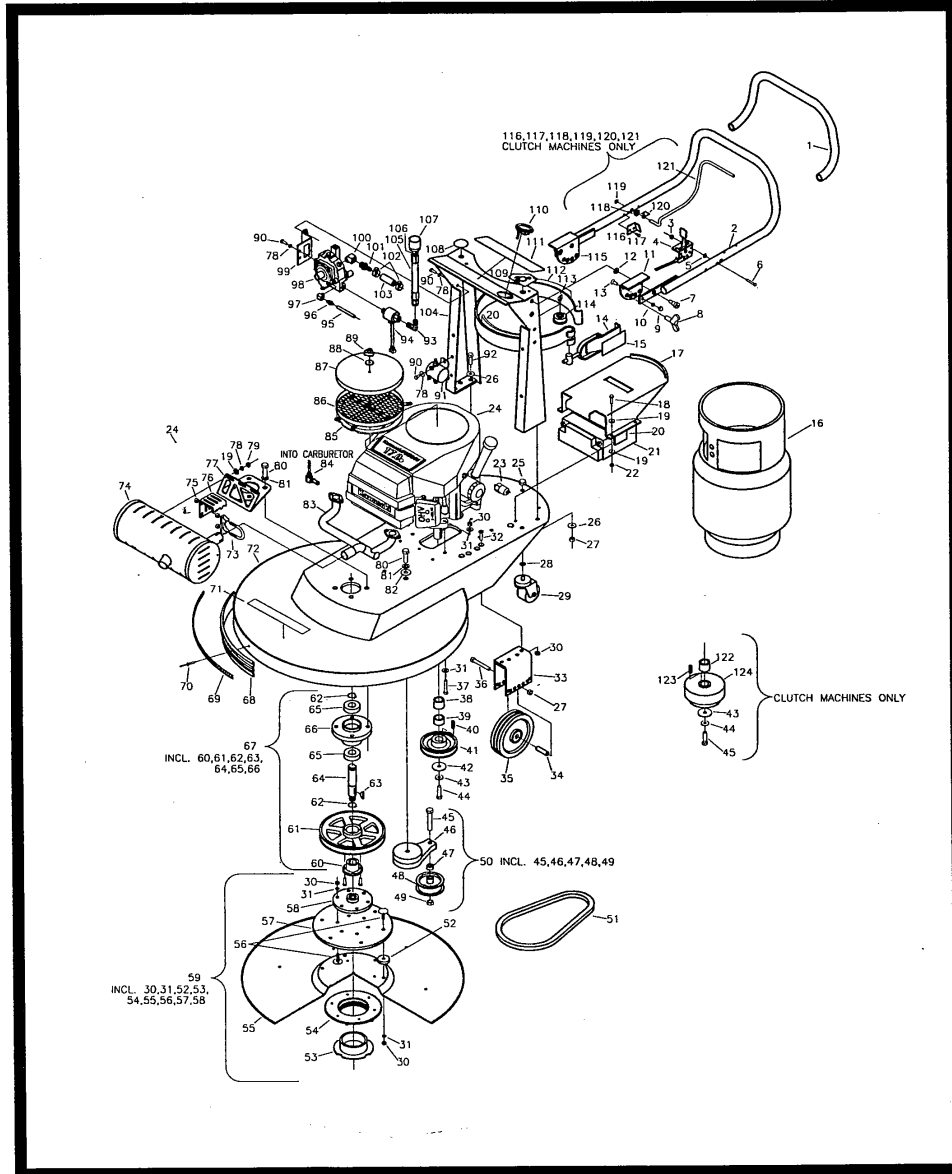

ENGINE: 17 HP AIR COOLED KAWASAKI

PARTS LIST for 17 HP AIR COOLED KAWASAKI