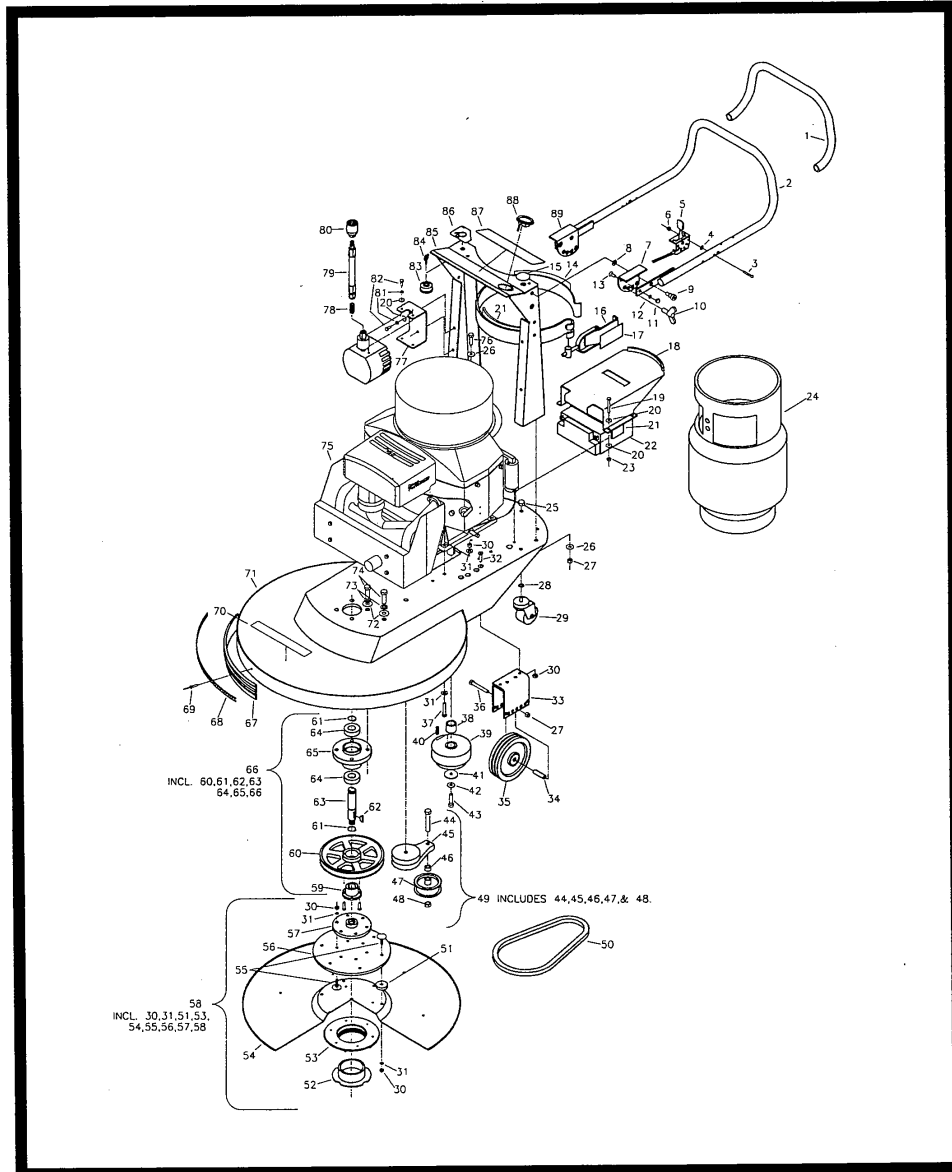

ENGINE: 20 HP ONAN

PARTS LIST for 20 HP ONAN

Item	Part No.	Qty.	Description	Item	Part No.	Qty.	Description
1	360108	1	Handle Sleeve	50	220194	1	V Belt BX50 (M220024N20)
2	220025	1	Handle Tube Weldment	50A	220199	1	V Belt BX50 (M220028N20)
3	515-10-24	2	SCR 10-24 X 1 1/2	51	220019	6	Gimbal Spacer Disc
4	711503	14	WSR-Flat #10	52	760401	1	Center Cup
5	83-25-B-33	1	Throttle Cable Assy.	53	760402	1	Center Cup Retainer
6	712638	2	Nut-Hex 10-24 Nyloc	54	220051	1	Metal Plate (M220024N20)
7	220036	1	Pivot Bracket - Left	54A	220061	1	Metal Plate (M220028N20)
8	81-166-A	2	Special Washer	55	220020	12	BLT-Special Elevator
9	712099PLT	2	BLT-SHLDR 1/2 x 1/2	56	220018	1	Gimbal Disc
10	260287	2	Wing, Bolt 1/2-13	57	220022	1	Adapter
11	711353	2	Nut, Acorn 5/16-18	58	220152	1	Pad Driver Assy. (M220024N20)
12	711545	2	WSR-Helical 5/16	58A	220153	1	Pad Driver Assy. (M220028N20)
13	710200	2	SCR-FH 5/16-18 x .375	59	220045	1	Split Tapered Bushing
14	715242	1	Decal-Propane Warning	60	220044	1	Pulley (M220024N20)
15	715501	1	Decal - Made in USA	60A	220179	1	Pulley (M220028N20)
16	220131	1	Buckle TB2-61	61	711719	2	Retaining Ring, Ext. 1.00
17	715343	1	Decal - Propane Warning	62	220003	1	Key, Woodruff 5/16 x 1
18	220393	1	Battery Cover Weldment	63	220002	1	Drive Shaft
19	713007	4	BLT-HH 1/4-20 x 2.00	64	762093	2	Bearing
20	711505	16	WSR-Flat 1/4	65	220023MCH	1	Bearing Housing
21	220056	3	Felt 2 x 10	66	220026	1	Pulley Assy. (M220024N20)
22	956725	1	Battery 12V	66A	220178	1	Pulley Assy. (M220028N20)
23	711373	8	Nut-Nyloc 1/4-20	67	220120	1	Skirt (M220024N20)
24	220117	1	Propane Tank Polished	67A	220062	1	Skirt (M20028N20)
25	711354	1	Nut-Acorn 3/8-16	68	220121	1	Skirt Retainer (M220024N20)
26	711507	8	WSR-Flat .37 X 1.12 X .06	68A	220122	1	Skirt Retainer (M220028N20)
27	711380	6	Nut-Nyloc 3/8-16	69	628894	12	Pop Rivet
28	711546	1	WSR-Helical 3/8	70	715385	1	Decal - Minuteman
29	430029	1	Caster	71	220024PTD	1	Castng (M220024N20)
30	711374	12	Nut-Nyloc 5/16	71A	220028PTD	1	Castng (M220028N20)
31	711506	16	WSR-Flat 5/16	72	711509	5	WSR-Flat 1/2
32	713168	8	SCR-FH SC 5/16-18 x 1.25	73	711547	5	WSR-Helical 1/2
33	220053	2	Wheel Bracket Weldment	74	713071	5	BLT-HH 1/2-13 x 1 1/2
34	220049	2	Bushing .381 x .5 x 1.75	75	220350	1	Engine, Onan 20 HP
35	430138-1	2	Wheel 6" w/Ballbearing	76	713043	4	BLT-HH 1/2-13 x 1 1/2
36	713049	2	BLT-HH 3/8-16 x 2.75	77	220193	1	Regulator Mounting Bracket
37	713030	4	BLT-HH 5/16-18 x 1 3/4 #5	78	341210	1	Flared Male Connector
38	220182	1	Spacer	79	220070	1	High Pressure Hose
39	220185	1	Clutch	80	62-252-A	1	Connector, Female
40	220181	1	Key 1/4 x 1/4 x 2.69	81	711544	6	WSR-Helical 1/4
41	82-138-B-3	1	Special Washer	82	713002	6	BLT-HH 1/4-20 x 3/4 #5
42	350242	1	Belleville Washer 7/16	83	741366	1	Keyswitch
43	60-716-24	1	BLT-HH 7/16-20 x 1.5	84	220212	1	Key - Ignition, Replacement
44	712112	1	BLT-HH 1/2-13 x 2.75	85	220192	1	Tank Frame Weldment
45	220040	1	Rotary Tensioner	86	715266	1	Decal - Ignition
46	77-81-A	1	Spacer	87	715192	1	Decal - Dashboard
47	220041	1	Belt Idler w/Bushing	88	741007	1	Hour Meter
48	364-816	1	Nut-Hex 1/2-13	89	220037	1	Pivot Bracket - Right
49	220010	1	Belt Tensioner Assy.