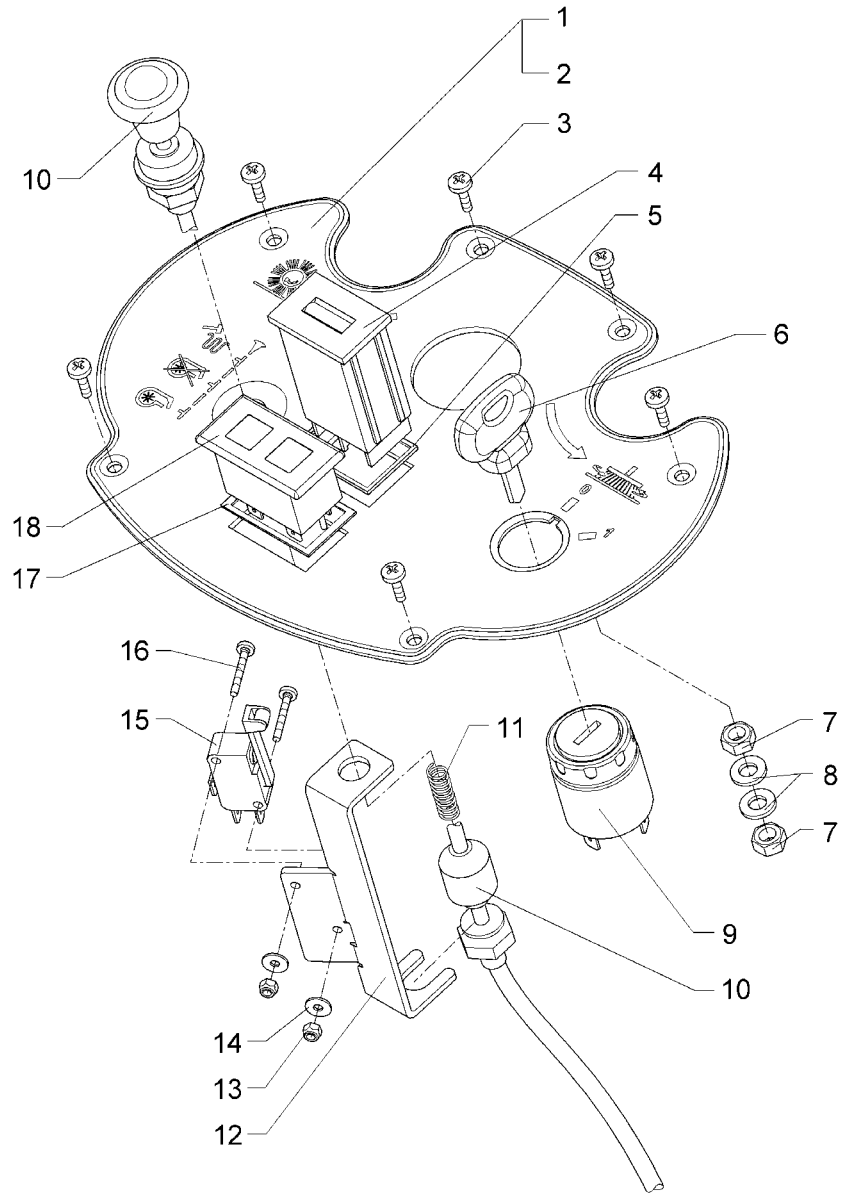

Control panel			
Item	PN	Qty.	
1	00131610	1	Control panel, tin plate
2	01131620	1	Control panel, foil
3	00052620	5	Filister head screw
4	01131640	1	Hour meter
5	01092720	1	Gasket
6	00745890	1	Key
7	00053330	2	Hex. nut
8	00053730	2	Washer
9	00021710	1	Key switch
10	01131520	1	Actuating cable
11	00902200	1	Compression spring
12	03003450	1	Holder
13	00022200	2	Hex. nut
14	00747400	2	Washer
15	00975510	1	Micro switch
16	00955220	2	Screw
17	01131640	1	Gasket
18	01131650	1	Control light