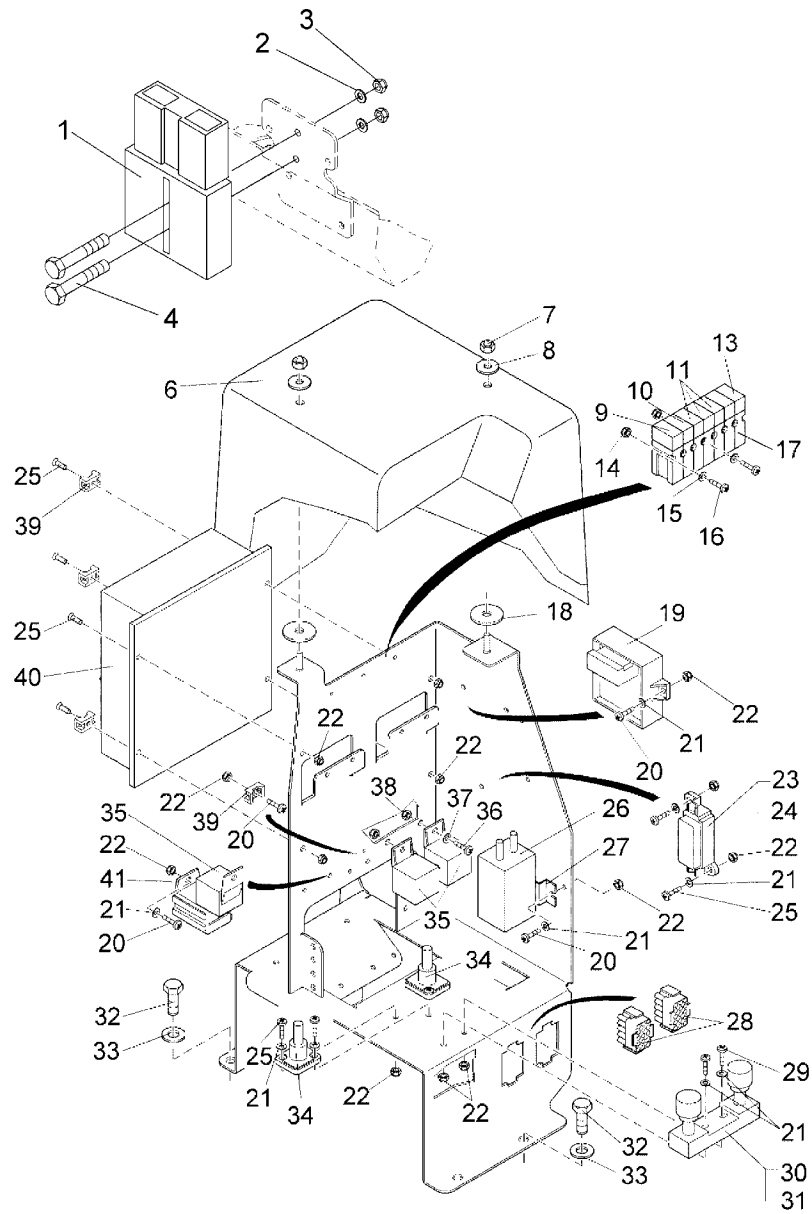

Electrical equipment			
Item	PN	Qty.	
1	01075720	1	Device plug
2	00053730	2	Washer
3	00051520	2	Hex.nut
4	00053050	1	Hex.bolt
6	01131430	1	Dust cover
7	00053330	2	Hex.nut
8	00135120	2	Washer
9	00500360	1	Fuse link
10	00733630	1	Fuse link
11	00906120	3	Fuse link
13	00152060	1	Fuse link
14	00022200	2	Hex.nut
15	00553740	2	Washer
16	00101580	2	Fillister head screw
17	00733650	7	Fuse holder
18	00106050	2	Rubber washer
19	00957270	1	Signal transmitter for low-level discharge
20	00052620	6	Fillister head screw
21	00053710	6	Washer
22	00133830	6	Hex.nut
23	00903510	1	Fuse holder
24	00903550	1	Fuse motor
25	00731550	2	Fillister head screw
26	01131420	1	Solenoid
27	03003420	1	Mounting kit for solenoid
28	01019610	2	Pin housing 15-pole
29	00954570	2	Screw
30	00121440	1	Fuse holder
31	01056100	1	Fuse
32	00053080	4	Hex.bolt
33	00053750	4	Washer
34	00744670	2	Single clamp
35	00965030	3	Relay
36	00108650	2	Fillister head screw
37	00053720	2	Washer
38	00051340	2	Hex.nut
39	00780710	4	Screw base
40	01130760	1	Control system 120A
41	01018100	1	Plug-in housing