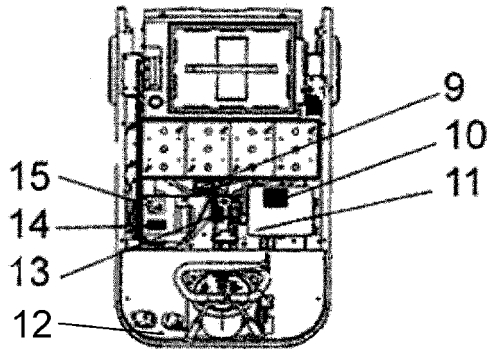

Lable			
Item	PN	Qty.	
1	00113140	1	Lable brush apron
2	01131550	1	Lable brake
3		1	Lable, Minuteman
4	01071010	1	Lable instruction manual
5	01131560	1	Lable brake
6	01073530	1	Lable noise performance
9	00871160	1	Lable 24V
10	01055410	1	Lable battery setting
11	01131570	1	Lable high-pressure cleaner
12	01073530	1	Lable
13	01073530	1	Lable cylinder broom wearing take-up
14	01131590	1	Lable rotating parts
15	01131600	1	Lable battery charging