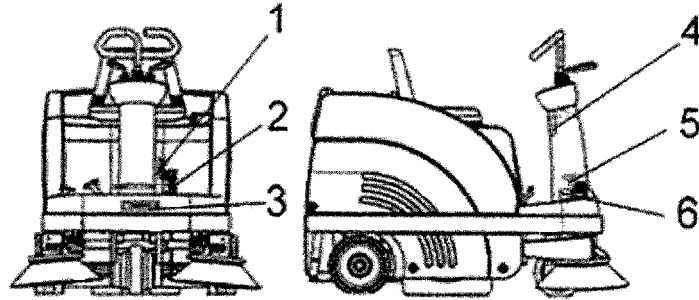

Lable			
Item	PN	Qty.	
1	00113140	1	Lable brush apron
2	01131550	1	Lable brake
3		1	Lable, Minuteman
4	01071010	1	Lable instruction manual
5	01131560	1	Lable brake
6	01073530	1	Lable noise performance
9	00871160	1	Lable 24V
10	01055410	1	Lable battery setting
11	01131570	1	Lable high-pressure cleaner
12	01073530	1	Lable
13	01073530	1	Lable cylinder broom wearing take-up
14	01131590	1	Lable rotating parts
15	01131600	1	Lable battery charging