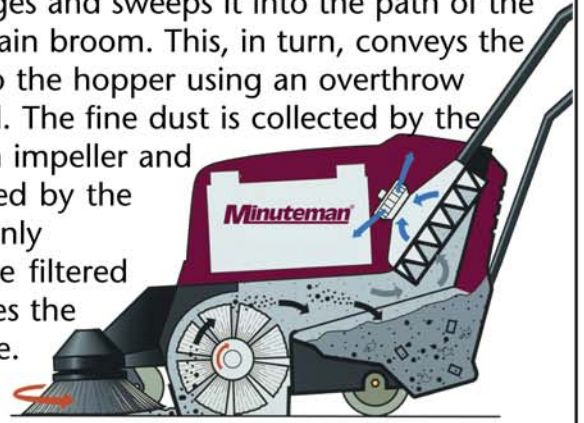

Minuteman Kleen Sweep® 35W Walk Behind Sweeper

Versatile Performer

The KS 35W is a 34" walk behind sweeper with excellent sweeping performance on all types of floors including carpet and hard floors. The KS 35W is extremely economical, easy to operate and gives you dust-free sweeping at 36,600 actual square feet per hour.

Large Capacity

The 1.66 cubic foot hopper recovers a large variety of debris. Since the KS 35W uses an over-throw sweeping method, the hoppers can be filled to 100% capacity. The hopper is easily removed by rolling it away from the main unit. The debris can be easily emptied using the two ergonomic handy hopper inserts.

Working Method

The side brush collects dirt from the corners and edges and sweeps it into the path of the wide main broom. This, in turn, conveys the dirt into the hopper using an overthrow method. The fine dust is collected by the vacuum impeller and separated by the filter. Only dust-free filtered air leaves the machine.