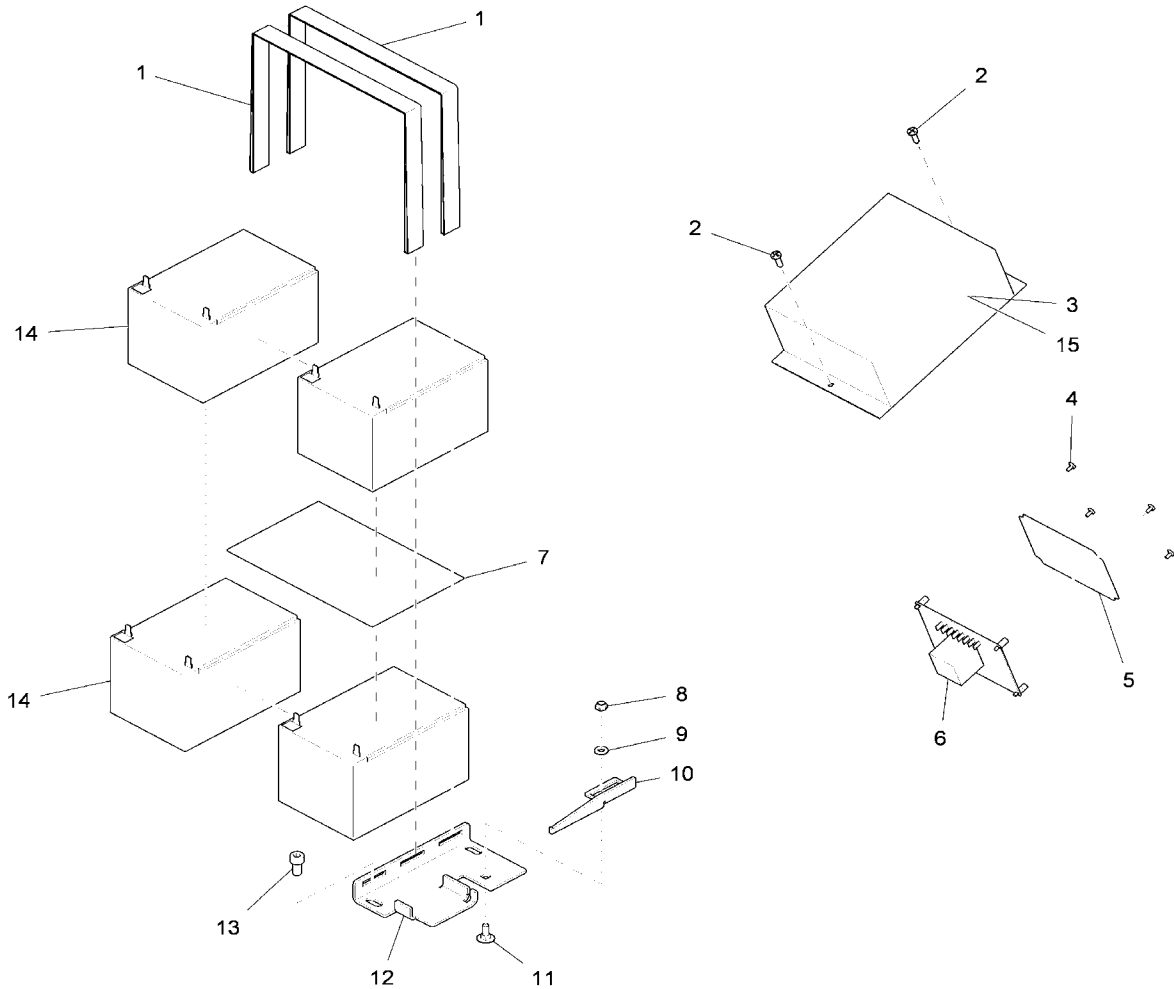

Kleen Sweep 25W (99625821) Rev.00 02/24/09				
99625821BT01				
Item	Part Number	Description	Qty.	Notes
BT10	99625820BT10	Frame - Covering part 1		
BT20	99625821BT20	Frame - Covering part 2		
BT30	99625821BT30	Electric system		
BT40	99625820BT40	Steering handle		
BT50	99625820BT50	Filter system part 1		
BT60	99625820BT60	Filter system part 2		
BT70	99625820BT70	Chassis		
BT80	99625820BT80	Sweep roller with travel drive part 1		
BT90	99625820BT90	Sweep roller with travel drive part 2		
BT100	99625820BT100	Side brush with drive		

Kleen Sweep 25W (99625821) Rev.00 02/24/09				
99625821BT10				
Item	Part Number	Description	Qty.	Notes
1	00133830	Hex. Nut	10	
2	01176630	Rest rubber	4	
3	01175910	Sealing profile	2	
4	01175980	Angle plate R.H.	1	
5	01176000	Rubber plate R.H.	1	
6	XXXXXXXX	no part-No. til yet	2	
7	XXXXXXXX	no part-No. til yet	6	
8	01175900	Frame grey	1	
9	01175970	Angle plate L.H.	1	
10	01175990	Rubber plate L.H.	1	
11	XXXXXXXX	no part-No. til yet	5	
12	01176040	Retainer	1	
13	01176050	Rubber plate front	1	
14	01176030	Rubber lip	1	
15	01176020	Mounting	1	
16	00051340	Hexagon nut	5	

Kleen Sweep 25W (99625821) Rev.00 02/24/09				
99625821BT20				
Item	Part Number	Description	Qty.	Notes
1	250201	Hood	1	
2	01176140	Air diffusor	1	
3	01176150	Mounting screw	2	
4	XXXXXXXX	no part-No. til yet	2	Blind rivet
5	01175960	Lock lever	1	
6	01175950	Locking plate	1	
7	250202	Dust tray	1	
8	01176450	Catch	1	
9	01176390	Flap	1	
10	01176400	Hinge	2	
11	00504370	Blind rivet	8	
12	00133830	Hex. Nut	4	
13	01176370	Sheet metal	1	
14	01176380	Foam rubber gasket	1	
15	XXXXXXXX	no part-No. til yet	2	Insert for drive bracket
16	XXXXXXXX	no part-No. til yet	1	Clamp
17	01082690	Tapping screw	1	