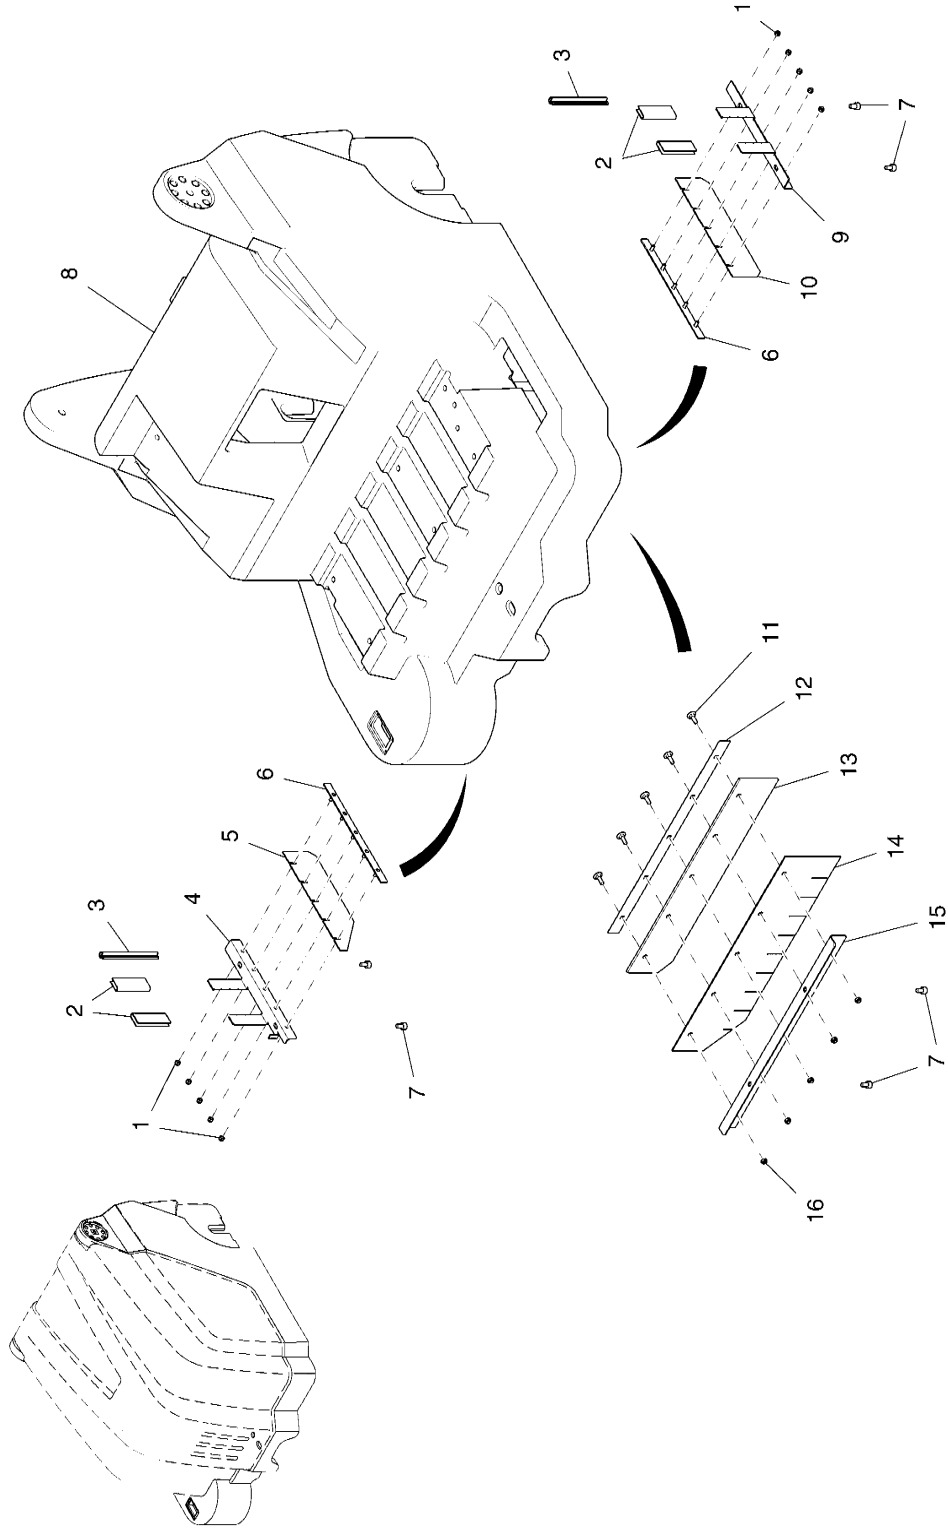

Kleen Sweep 25W (99625821) Rev.00 02/24/09				
99625821BT01				
Item	Part Number	Description	Qty.	Notes
BT10	99625820BT10	Frame - Covering part 1		
BT20	99625821BT20	Frame - Covering part 2		
BT30	99625821BT30	Electric system		
BT40	99625820BT40	Steering handle		
BT50	99625820BT50	Filter system part 1		
BT60	99625820BT60	Filter system part 2		
BT70	99625820BT70	Chassis		
BT80	99625820BT80	Sweep roller with travel drive part 1		
BT90	99625820BT90	Sweep roller with travel drive part 2		
BT100	99625820BT100	Side brush with drive		

Kleen Sweep 25W (99625821) Rev.00 02/24/09				
99625821BT10				
Item	Part Number	Description	Qty.	Notes
1	00133830	Hex. Nut	10	
2	01176630	Rest rubber	4	
3	01175910	Sealing profile	2	
4	01175980	Angle plate R.H.	1	
5	01176000	Rubber plate R.H.	1	
6	XXXXXXXX	no part-No. til yet	2	
7	XXXXXXXX	no part-No. til yet	6	
8	01175900	Frame grey	1	
9	01175970	Angle plate L.H.	1	
10	01175990	Rubber plate L.H.	1	
11	XXXXXXXX	no part-No. til yet	5	
12	01176040	Retainer	1	
13	01176050	Rubber plate front	1	
14	01176030	Rubber lip	1	
15	01176020	Mounting	1	
16	00051340	Hexagon nut	5	

Kleen Sweep 25W (99625821) Rev.00 02/24/09				
99625821BT20				
Item	Part Number	Description	Qty.	Notes
1	250201	Hood	1	
2	01176140	Air diffusor	1	
3	01176150	Mounting screw	2	
4	XXXXXXXX	no part-No. til yet	2	Blind rivet
5	01175960	Lock lever	1	
6	01175950	Locking plate	1	
7	250202	Dust tray	1	
8	01176450	Catch	1	
9	01176390	Flap	1	
10	01176400	Hinge	2	
11	00504370	Blind rivet	8	
12	00133830	Hex. Nut	4	
13	01176370	Sheet metal	1	
14	01176380	Foam rubber gasket	1	
15	XXXXXXXX	no part-No. til yet	2	Insert for drive bracket
16	XXXXXXXX	no part-No. til yet	1	Clamp
17	01082690	Tapping screw	1	