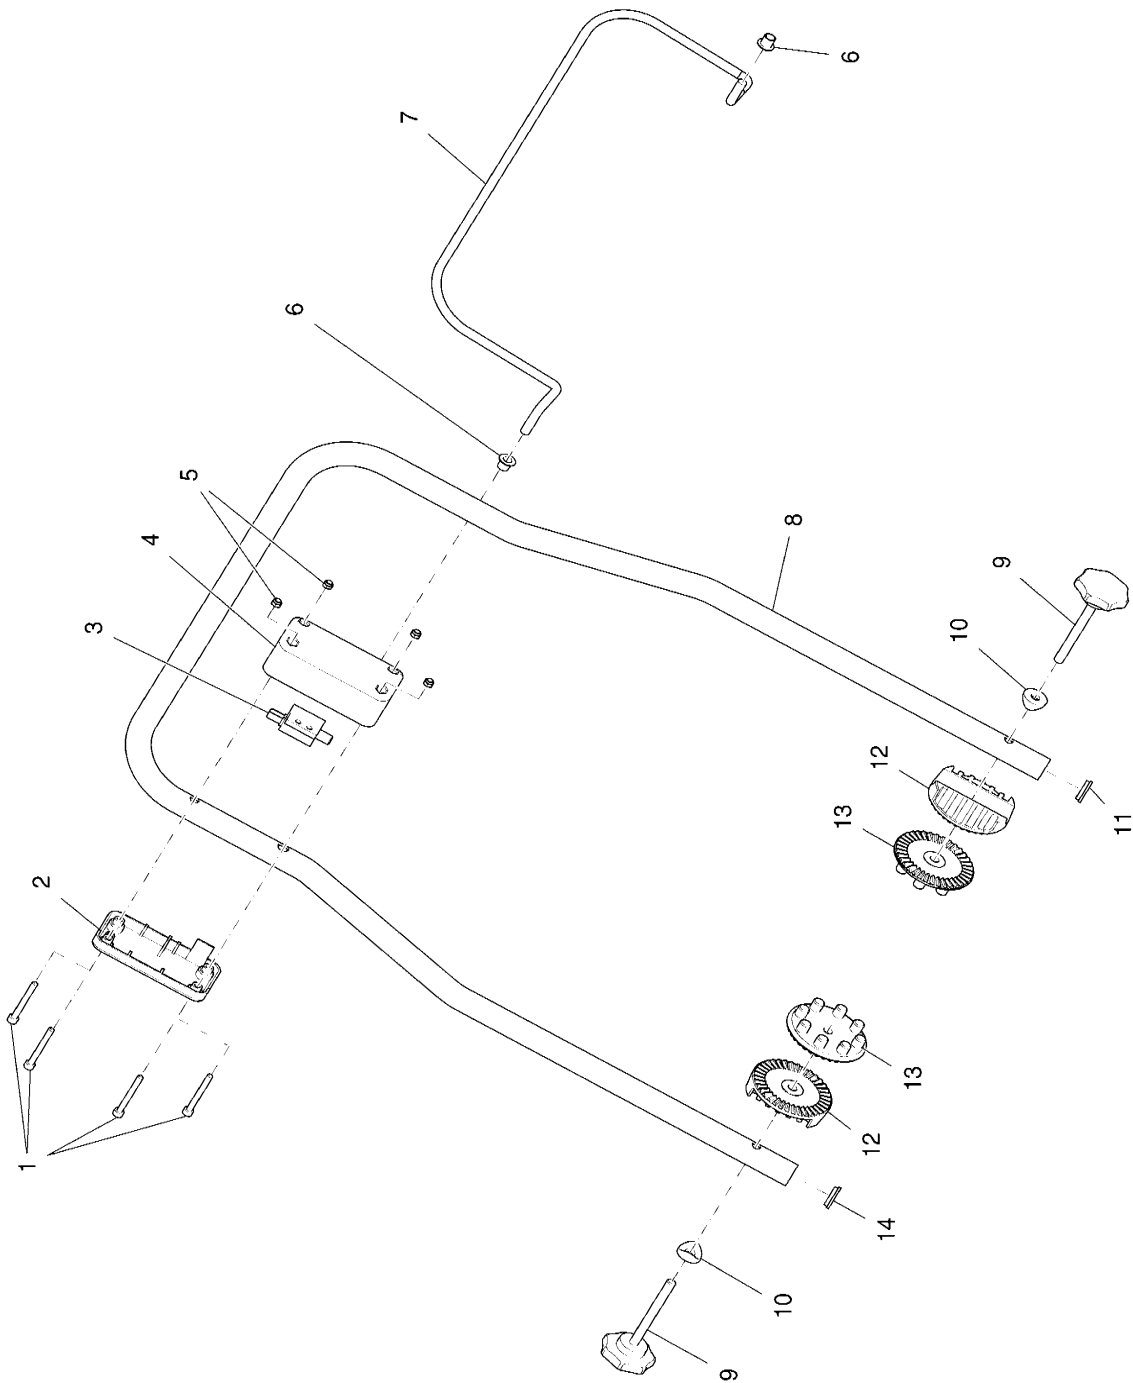

Kleen Sweep 25W (99625821) Rev.00 02/24/09				
99625821BT40				
Item	Part Number	Description	Qty.	Notes
1	XXXXXXXX	no part-No. til yet	4	Socket head screw
2	01176500	Mounting outer	1	
3	01176480	Limit switch	1	
4	01176490	Mounting inner	1	
5	00051340	Hexagon nut	4	
6	01176330	Slide bearing	2	
7	01176470	Yoke speed	1	
8	01176460	Bracket	1	
9	01176530	Star handle	2	
10	01176340	Washer	2	
11	01176350	Cap	1	
12	01176520	Hinge outer	2	
13	01176510	Hinge inner	2	
14	01176360	Cap	1