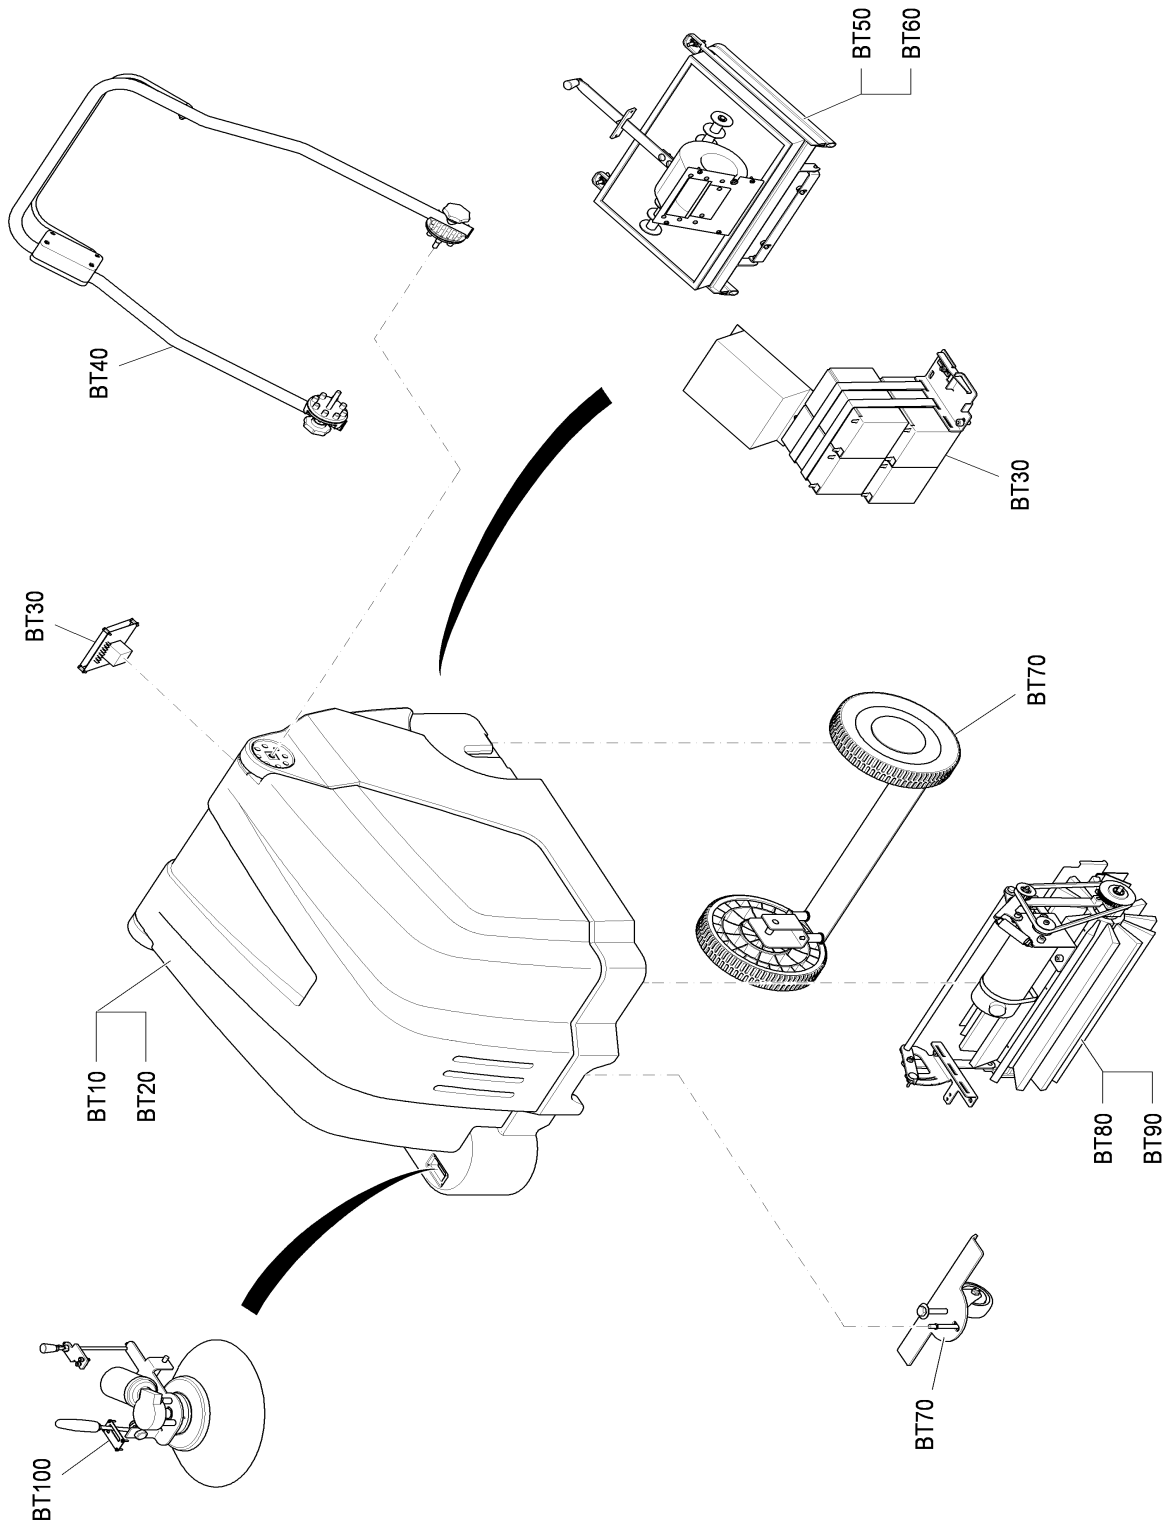

Minuteman[®]

Parts Manual

Kleen Sweep 25W Sweeper

Table of Contents

General View	1
General View BOM	2
Mainframe Part 1	3
Mainframe Part 1 BOM	4
Mainframe Part 2	5
Mainframe Part 2 BOM	6
Electrical System	7
Electrical System BOM	8
Handle Assembly	9
Handle Assembly BOM	10
Filter System Part 1	11
Filter System Part 1 BOM	12
Filter System Part 2	13
Filter System Part 2 BOM	14
Chassis Assembly	15
Chassis Assembly BOM	16
Brush Assembly	17
Brush Assembly BOM	18
Sweep Roller System Part 1	19
Sweep Roller System Part 2	20
Side Brush Assembly	21
Side Brush Assembly BOM	22
Side Brush Arm Assembly	23
Side Brush Arm Assembly BOM	24
Warrenty Page	25

Kleen Sweep 25W (99625821) Rev.00 02/24/09				
99625821BT01				
Item	Part Number	Description	Qty.	Notes
BT10	99625820BT10	Frame - Covering part 1		
BT20	99625821BT20	Frame - Covering part 2		
BT30	99625821BT30	Electric system		
BT40	99625820BT40	Steering handle		
BT50	99625820BT50	Filter system part 1		
BT60	99625820BT60	Filter system part 2		
BT70	99625820BT70	Chassis		
BT80	99625820BT80	Sweep roller with travel drive part 1		
BT90	99625820BT90	Sweep roller with travel drive part 2		
BT100	99625820BT100	Side brush with drive		

Kleen Sweep 25W (99625821) Rev.00 02/24/09				
99625821BT10				
Item	Part Number	Description	Qty.	Notes
1	00133830	Hex. Nut	10	
2	01176630	Rest rubber	4	
3	01175910	Sealing profile	2	
4	01175980	Angle plate R.H.	1	
5	01176000	Rubber plate R.H.	1	
6	XXXXXXXX	no part-No. til yet	2	
7	XXXXXXXX	no part-No. til yet	6	
8	01175900	Frame grey	1	
9	01175970	Angle plate L.H.	1	
10	01175990	Rubber plate L.H.	1	
11	XXXXXXXX	no part-No. til yet	5	
12	01176040	Retainer	1	
13	01176050	Rubber plate front	1	
14	01176030	Rubber lip	1	
15	01176020	Mounting	1	
16	00051340	Hexagon nut	5	