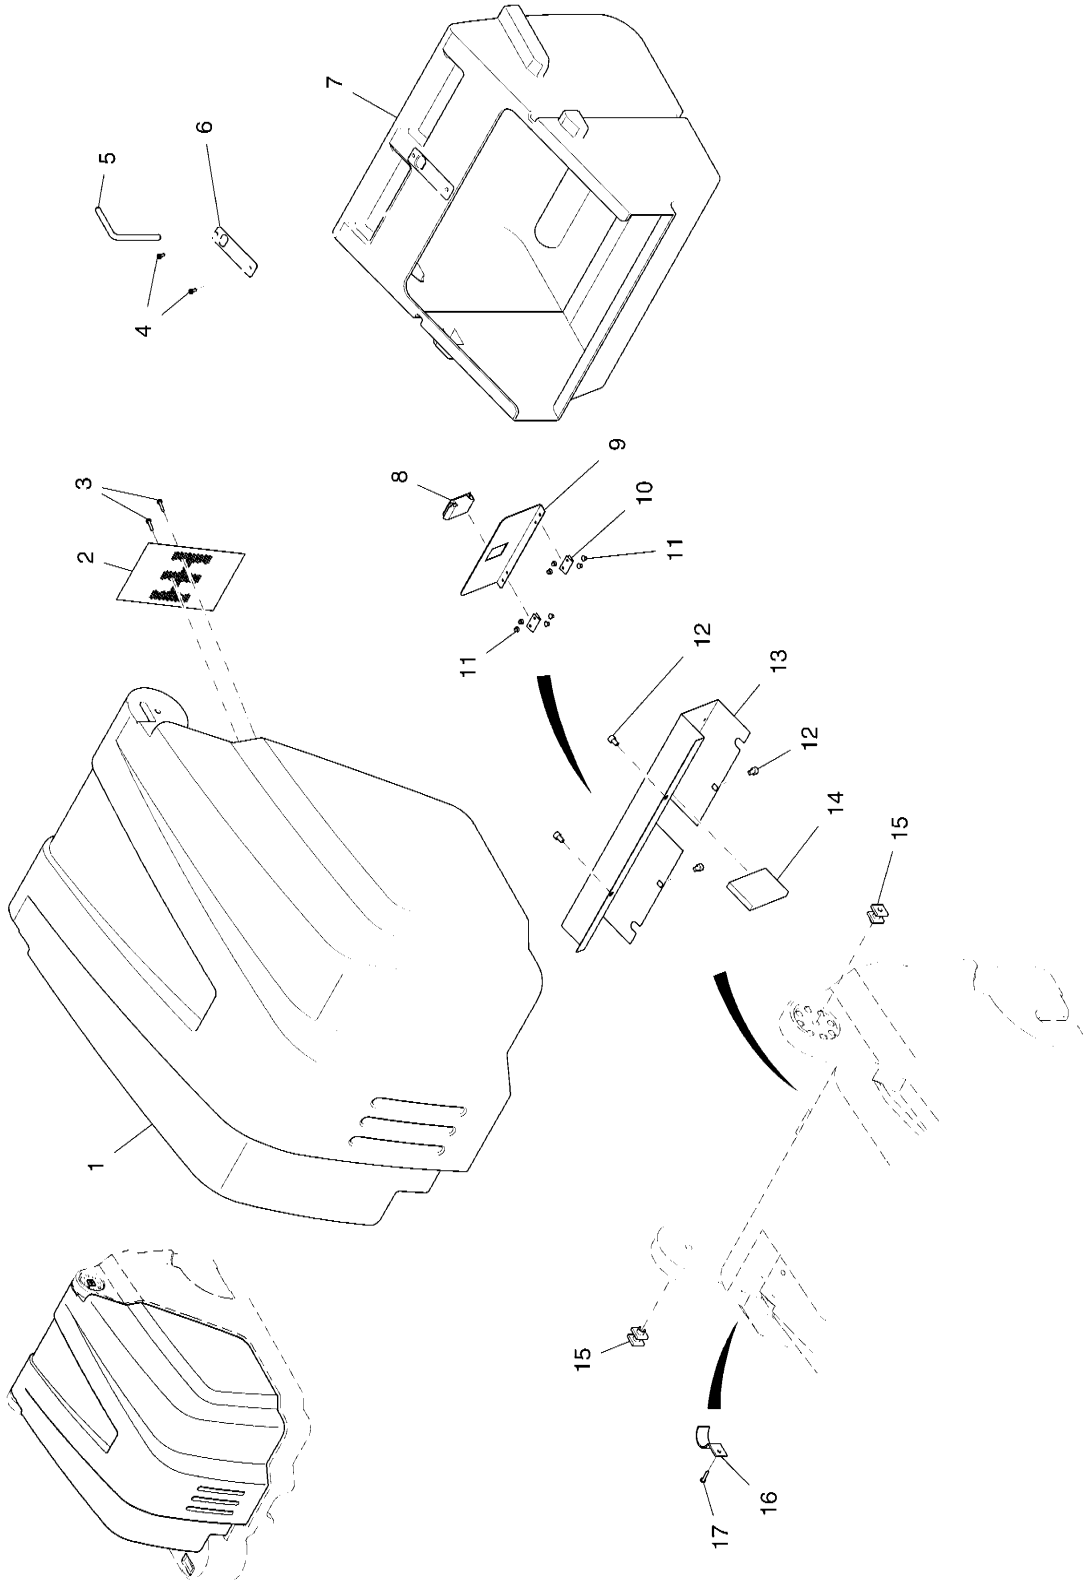

Minuteman[®]

Parts Manual

Kleen Sweep 25W Sweeper

Table of Contents

General View	1
General View BOM	2
Mainframe Part 1	3
Mainframe Part 1 BOM	4
Mainframe Part 2	5
Mainframe Part 2 BOM	6
Electrical System	7
Electrical System BOM	8
Handle Assembly	9
Handle Assembly BOM	10
Filter System Part 1	11
Filter System Part 1 BOM	12
Filter System Part 2	13
Filter System Part 2 BOM	14
Chassis Assembly	15
Chassis Assembly BOM	16
Brush Assembly	17
Brush Assembly BOM	18
Sweep Roller System Part 1	19
Sweep Roller System Part 2	20
Side Brush Assembly	21
Side Brush Assembly BOM	22
Side Brush Arm Assembly	23
Side Brush Arm Assembly BOM	24
Warrenty Page	25

Kleen Sweep 25W (99625821) Rev.00 02/24/09				
99625821BT01				
Item	Part Number	Description	Qty.	Notes
BT10	99625820BT10	Frame - Covering part 1		
BT20	99625821BT20	Frame - Covering part 2		
BT30	99625821BT30	Electric system		
BT40	99625820BT40	Steering handle		
BT50	99625820BT50	Filter system part 1		
BT60	99625820BT60	Filter system part 2		
BT70	99625820BT70	Chassis		
BT80	99625820BT80	Sweep roller with travel drive part 1		
BT90	99625820BT90	Sweep roller with travel drive part 2		
BT100	99625820BT100	Side brush with drive		

Kleen Sweep 25W (99625821) Rev.00 02/24/09				
99625821BT10				
Item	Part Number	Description	Qty.	Notes
1	00133830	Hex. Nut	10	
2	01176630	Rest rubber	4	
3	01175910	Sealing profile	2	
4	01175980	Angle plate R.H.	1	
5	01176000	Rubber plate R.H.	1	
6	XXXXXXXX	no part-No. til yet	2	
7	XXXXXXXX	no part-No. til yet	6	
8	01175900	Frame grey	1	
9	01175970	Angle plate L.H.	1	
10	01175990	Rubber plate L.H.	1	
11	XXXXXXXX	no part-No. til yet	5	
12	01176040	Retainer	1	
13	01176050	Rubber plate front	1	
14	01176030	Rubber lip	1	
15	01176020	Mounting	1	
16	00051340	Hexagon nut	5	