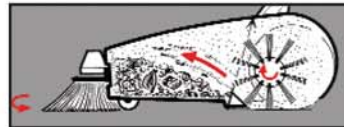

Key Features

- A shock-proof steel frame, sturdy aluminum housing, and strong synthetic hopper make the KS27M great for use in any environment
- Compact design fits through any standard door and can be used inside and outside
- Main broom and side brush can be adjusted for optimum adaptation to floor conditions and type of dirt

Productivity

- The KS27M sweeps up to 24,757 sq. ft. per hour
- Works up to ten times faster than manual sweeping with a dustpan and brush

Ease of Use

- Stairs and curbs can be climbed easily due to the large rear wheels.
- Optimum position of the handle allows the operator to use the position that is most comfortable as it can be easily switched around
- Dirt Hopper can be removed and replaced easily utilizing the handle

Effortless

Compact

The side broom sweeps dirt out of corners, directly into the path of the wide main broom and then into the large dirt hopper.

Specifications:

Sweeping width:	
with side brush	26 in (670mm)
without side brush	19 in (480mm)